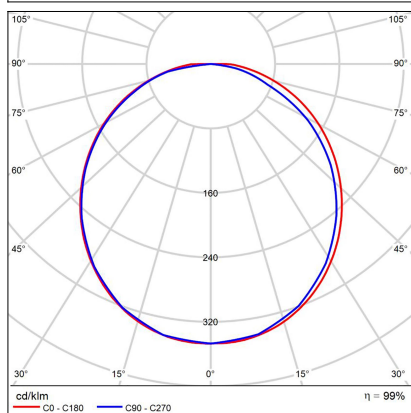

KATY 78 Z, CF

Code:	3272858DT
Color:	COFFEE / 8025
Material:	ALUMINIUM/PMMA
Power:	80W
Color temperature:	3000K/4000K
Lumen output:	4400lm
Efficacy:	55lm/W
Color rendering index:	90+
SDCM:	< 3
Light beam angle:	120°
Light Source:	LED
Dimmable:	TRIAC
LED lifetime:	L80B20 50.000h
Driver:	2 x 1050 mA
Voltage / Frequency:	220-240V/50-60Hz
Dimensions luminaire:	d780x180 mm
Product weight kg:	4,9 kg
Packing carton:	1
Length suspension:	2500 mm
Package dimensions:	840x840x249 mm