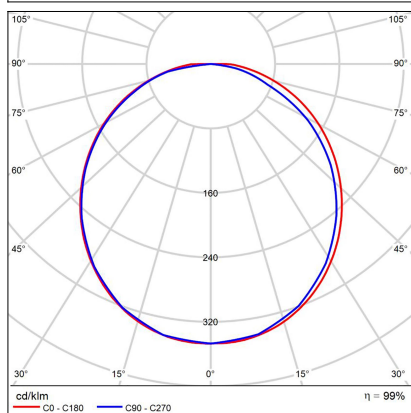

# KATY 78 Z, B

<b>Code:</b>	3272853
<b>Color:</b>	BLACK / 9017
<b>Material:</b>	ALUMINIUM/PMMA
<b>Power:</b>	80W
<b>Color temperature:</b>	3000K/4000K
<b>Lumen output:</b>	4400lm
<b>Efficacy:</b>	55lm/W
<b>Color rendering index:</b>	90+
<b>SDCM:</b>	< 3
<b>Light beam angle:</b>	120°
<b>Light Source:</b>	LED
<b>Dimmable:</b>	ON/OFF
<b>LED lifetime:</b>	L80B20 50.000h
<b>Driver:</b>	2 x 1050 mA
<b>Voltage / Frequency:</b>	220-240V/50-60Hz
<b>Dimensions luminaire:</b>	d780x180 mm
<b>Product weight kg:</b>	4,9 kg
<b>Packing carton:</b>	1
<b>Length suspension:</b>	2500 mm
<b>Package dimensions:</b>	840x840x247 mm