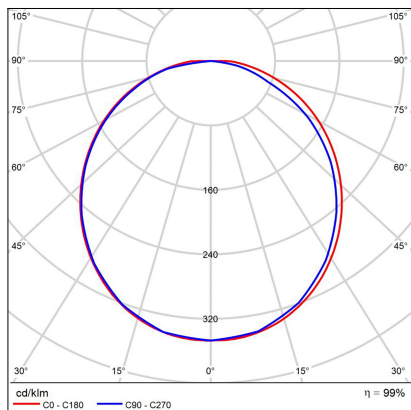

KATY 78 Z, B

Code: 3272853D
Color: BLACK / 9017
Material: ALUMINIUM/PMMA
Power: 80W
Color temperature: 3000K/4000K
Lumen output: 4400lm
Efficacy: 55lm/W
Color rendering index: 90+
SDCM: < 3
Light beam angle: 120°
Light Source: LED
Dimmable: DALI/PUSH
LED lifetime: L80B20 50.000h
Driver: 2 x 1050 mA
Voltage / Frequency: 220-240V/50-60Hz
Dimensions luminaire: d780x180 mm
Product weight kg: 4,9 kg
Packing carton: 1
Length suspension: 2500 mm
Package dimensions: 840x840x247 mm