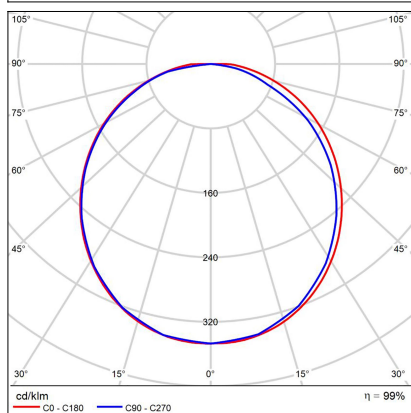

KATY 78 Z, W

Code: 3272851D
Color: WHITE / 9003
Material: ALUMINIUM/PMMA
Power: 80W
Color temperature: 3000K/4000K
Lumen output: 4400lm
Efficacy: 55lm/W
Color rendering index: 90+
SDCM: < 3
Light beam angle: 120°
Light Source: LED
Dimmable: DALI/PUSH
LED lifetime: L80B20 50.000h
Driver: 2 x 1050 mA
Voltage / Frequency: 220-240V/50-60Hz
Dimensions luminaire: d780x180 mm
Product weight kg: 4,9 kg
Packing carton: 1
Length suspension: 2500 mm
Package dimensions: 840x840x245 mm