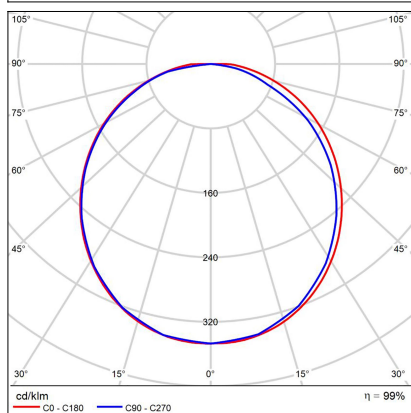

# KATY 60 Z, CF

<b>Code:</b>	3272758D
<b>Color:</b>	COFFEE / 8025
<b>Material:</b>	ALUMINIUM/PMMA
<b>Power:</b>	60W
<b>Color temperature:</b>	3000K/4000K
<b>Lumen output:</b>	3400lm
<b>Efficacy:</b>	57lm/W
<b>Color rendering index:</b>	90+
<b>SDCM:</b>	< 3
<b>Light beam angle:</b>	120°
<b>Light Source:</b>	LED
<b>Dimmable:</b>	DALI/PUSH
<b>LED lifetime:</b>	L80B20 50.000h
<b>Driver:</b>	1500 mA
<b>Voltage / Frequency:</b>	220-240V/50-60Hz
<b>Dimensions luminaire:</b>	d600x170 mm
<b>Product weight kg:</b>	3,5 kg
<b>Packing carton:</b>	1
<b>Length suspension:</b>	2500 mm
<b>Package dimensions:</b>	660x660x235 mm