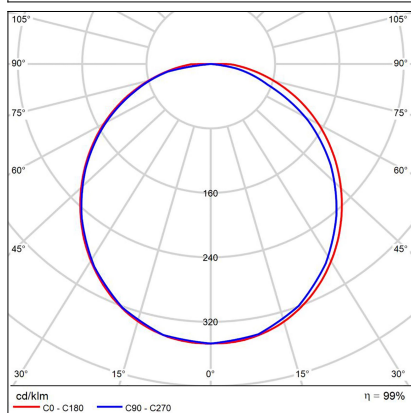

KATY 60 Z, CF

Code:	3272758DT
Color:	COFFEE / 8025
Material:	ALUMINIUM/PMMA
Power:	60W
Color temperature:	3000K/4000K
Lumen output:	3400lm
Efficacy:	57lm/W
Color rendering index:	90+
SDCM:	< 3
Light beam angle:	120°
Light Source:	LED
Dimmable:	TRIAC
LED lifetime:	L80B20 50.000h
Driver:	2x 750 mA
Voltage / Frequency:	220-240V/50-60Hz
Dimensions luminaire:	d600x170 mm
Product weight kg:	3,5 kg
Packing carton:	1
Length suspension:	2500 mm
Package dimensions:	660x660x235 mm