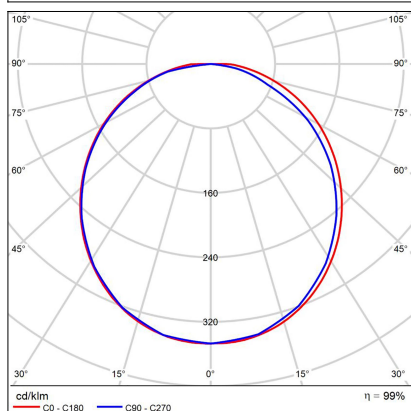

# KATY 60 Z, B

<b>Code:</b> 3272753D
<b>Color:</b> BLACK / 9017
<b>Material:</b> ALUMINIUM/PMMA
<b>Power:</b> 60W
<b>Color temperature:</b> 3000K/4000K
<b>Lumen output:</b> 3400lm
<b>Efficacy:</b> 57lm/W
<b>Color rendering index:</b> 90+
<b>SDCM:</b> < 3
<b>Light beam angle:</b> 120°
<b>Light Source:</b> LED
<b>Dimmable:</b> DALI/PUSH
<b>LED lifetime:</b> L80B20 50.000h
<b>Driver:</b> 1500 mA
<b>Voltage / Frequency:</b> 220-240V/50-60Hz
<b>Dimensions luminaire:</b> d600x170 mm
<b>Product weight kg:</b> 3,5 kg
<b>Packing carton:</b> 1
<b>Length suspension:</b> 2500 mm
<b>Package dimensions:</b> 660x660x235 mm