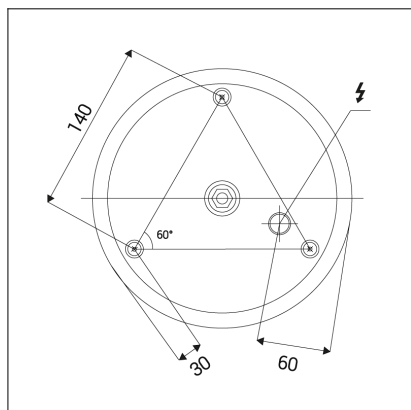

# BELLA SLIM 78 P-Z, CF

<b>Code:</b>	3271958D
<b>Color:</b>	COFFEE / 8025
<b>Material:</b>	ALUMINIUM/PMMA
<b>Power:</b>	60W
<b>Color temperature:</b>	3000K/4000K
<b>Lumen output:</b>	4200lm
<b>Efficacy:</b>	70lm/W
<b>Color rendering index:</b>	90+
<b>SDCM:</b>	< 3
<b>Light beam angle:</b>	160°
<b>Light Source:</b>	LED
<b>Dimmable:</b>	DALI/PUSH
<b>LED lifetime:</b>	L80B20 50.000h
<b>Driver:</b>	1500 mA
<b>Voltage / Frequency:</b>	220-240V/50-60Hz
<b>Dimensions luminaire:</b>	d780x35 mm
<b>Product weight kg:</b>	2,6 kg
<b>Packing carton:</b>	1
<b>Length suspension:</b>	2500 mm
<b>Package dimensions:</b>	820x820x95 mm