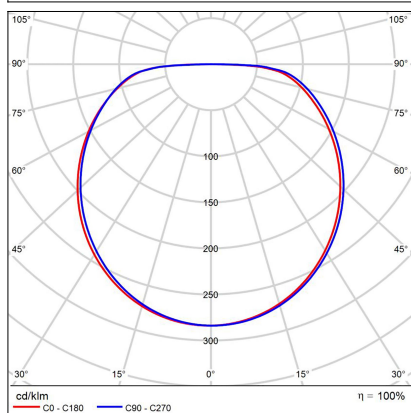

# BELLA SLIM 78 P-Z, CF

<b>Code:</b>	3271958D
<b>Color:</b>	COFFEE / 8025
<b>Material:</b>	ALUMINIUM/PMMA
<b>Power:</b>	60W
<b>Color temperature:</b>	3000K/4000K
<b>Lumen output:</b>	4200lm
<b>Efficacy:</b>	70lm/W
<b>Color rendering index:</b>	90+
<b>SDCM:</b>	< 3
<b>Light beam angle:</b>	160°
<b>Light Source:</b>	LED
<b>Dimmable:</b>	DALI/PUSH
<b>LED lifetime:</b>	L80B20 50.000h
<b>Driver:</b>	1500 mA
<b>Voltage / Frequency:</b>	220-240V/50-60Hz
<b>Dimensions luminaire:</b>	d780x35 mm
<b>Product weight kg:</b>	2,6 kg
<b>Packing carton:</b>	1
<b>Length suspension:</b>	2500 mm
<b>Package dimensions:</b>	820x820x95 mm