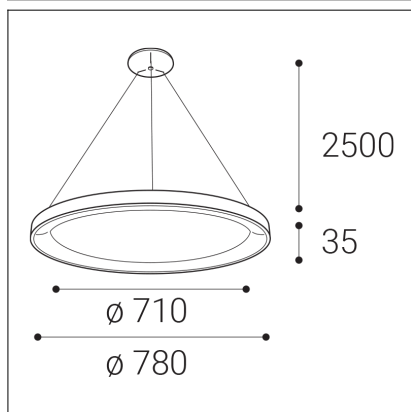

# BELLA SLIM 78 P-Z, CF

<b>Code:</b>	3271958D
<b>Color:</b>	COFFEE / 8025
<b>Material:</b>	ALUMINIUM/PMMA
<b>Power:</b>	60W
<b>Color temperature:</b>	3000K/4000K
<b>Lumen output:</b>	4200lm
<b>Efficacy:</b>	70lm/W
<b>Color rendering index:</b>	90+
<b>SDCM:</b>	< 3
<b>Light beam angle:</b>	160°
<b>Light Source:</b>	LED
<b>Dimmable:</b>	DALI/PUSH
<b>LED lifetime:</b>	L80B20 50.000h
<b>Driver:</b>	1500 mA
<b>Voltage / Frequency:</b>	220-240V/50-60Hz
<b>Dimensions luminaire:</b>	d780x35 mm
<b>Product weight kg:</b>	2,6 kg
<b>Packing carton:</b>	1
<b>Length suspension:</b>	2500 mm
<b>Package dimensions:</b>	820x820x95 mm