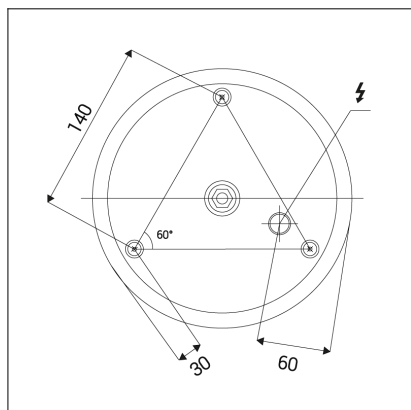

BELLA SLIM 78 P-Z, CF

Code:	3271958DT
Color:	COFFEE / 8025
Material:	ALUMINIUM/PMMA
Power:	60W
Color temperature:	3000K/4000K
Lumen output:	4200lm
Efficacy:	70lm/W
Color rendering index:	90+
SDCM:	< 3
Light beam angle:	160°
Light Source:	LED
Dimmable:	TRIAC
LED lifetime:	L80B20 50.000h
Driver:	2x 750 mA
Voltage / Frequency:	220-240V/50-60Hz
Dimensions luminaire:	d780x35 mm
Product weight kg:	2,6 kg
Packing carton:	1
Length suspension:	2500 mm
Package dimensions:	820x820x95 mm