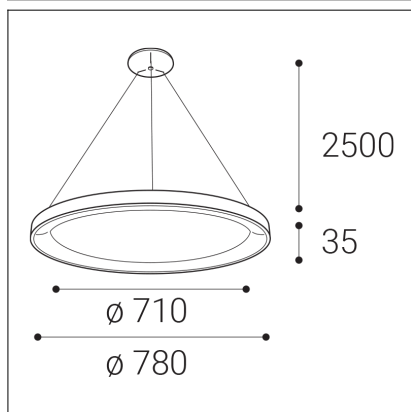

BELLA SLIM 78 P-Z, CF

Code:	3271958DT
Color:	COFFEE / 8025
Material:	ALUMINIUM/PMMA
Power:	60W
Color temperature:	3000K/4000K
Lumen output:	4200lm
Efficacy:	70lm/W
Color rendering index:	90+
SDCM:	< 3
Light beam angle:	160°
Light Source:	LED
Dimmable:	TRIAC
LED lifetime:	L80B20 50.000h
Driver:	2x 750 mA
Voltage / Frequency:	220-240V/50-60Hz
Dimensions luminaire:	d780x35 mm
Product weight kg:	2,6 kg
Packing carton:	1
Length suspension:	2500 mm
Package dimensions:	820x820x95 mm