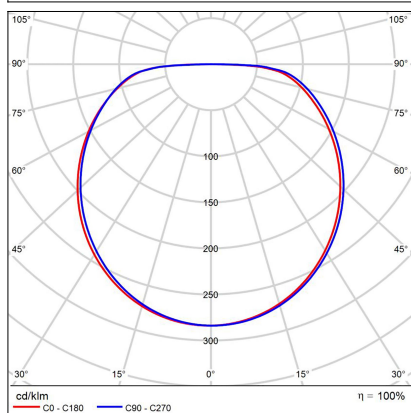

BELLA SLIM 78 P-Z, CF

Code:	3271958DT
Color:	COFFEE / 8025
Material:	ALUMINIUM/PMMA
Power:	60W
Color temperature:	3000K/4000K
Lumen output:	4200lm
Efficacy:	70lm/W
Color rendering index:	90+
SDCM:	< 3
Light beam angle:	160°
Light Source:	LED
Dimmable:	TRIAC
LED lifetime:	L80B20 50.000h
Driver:	2x 750 mA
Voltage / Frequency:	220-240V/50-60Hz
Dimensions luminaire:	d780x35 mm
Product weight kg:	2,6 kg
Packing carton:	1
Length suspension:	2500 mm
Package dimensions:	820x820x95 mm