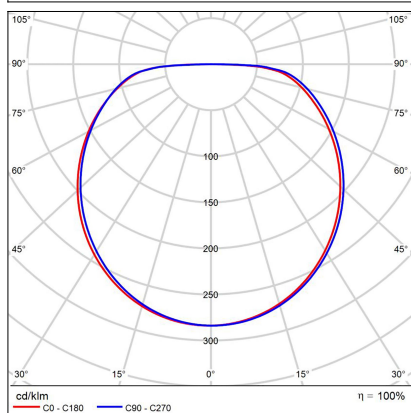

# BELLA SLIM 78 P-Z, B

<b>Code:</b>	3271953DT
<b>Color:</b>	BLACK / 9017
<b>Material:</b>	ALUMINIUM/PMMA
<b>Power:</b>	60W
<b>Color temperature:</b>	3000K/4000K
<b>Lumen output:</b>	4200lm
<b>Efficacy:</b>	70lm/W
<b>Color rendering index:</b>	90+
<b>SDCM:</b>	< 3
<b>Light beam angle:</b>	160°
<b>Light Source:</b>	LED
<b>Dimmable:</b>	TRIAC
<b>LED lifetime:</b>	L80B20 50.000h
<b>Driver:</b>	2x 750 mA
<b>Voltage / Frequency:</b>	220-240V/50-60Hz
<b>Dimensions luminaire:</b>	d780x35 mm
<b>Product weight kg:</b>	2,6 kg
<b>Packing carton:</b>	1
<b>Length suspension:</b>	2500 mm
<b>Package dimensions:</b>	820x820x95 mm