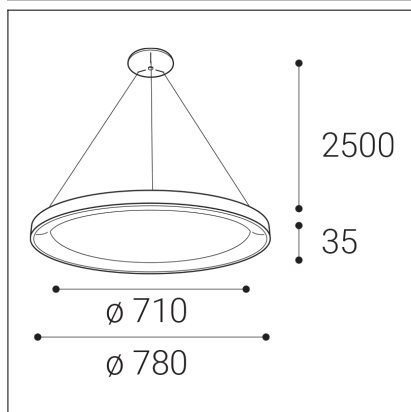

# BELLA SLIM 78 P-Z, B

<b>Code:</b>	3271953DT
<b>Color:</b>	BLACK / 9017
<b>Material:</b>	ALUMINIUM/PMMA
<b>Power:</b>	60W
<b>Color temperature:</b>	3000K/4000K
<b>Lumen output:</b>	4200lm
<b>Efficacy:</b>	70lm/W
<b>Color rendering index:</b>	90+
<b>SDCM:</b>	< 3
<b>Light beam angle:</b>	160°
<b>Light Source:</b>	LED
<b>Dimmable:</b>	TRIAC
<b>LED lifetime:</b>	L80B20 50.000h
<b>Driver:</b>	2x 750 mA
<b>Voltage / Frequency:</b>	220-240V/50-60Hz
<b>Dimensions luminaire:</b>	d780x35 mm
<b>Product weight kg:</b>	2,6 kg
<b>Packing carton:</b>	1
<b>Length suspension:</b>	2500 mm
<b>Package dimensions:</b>	820x820x95 mm