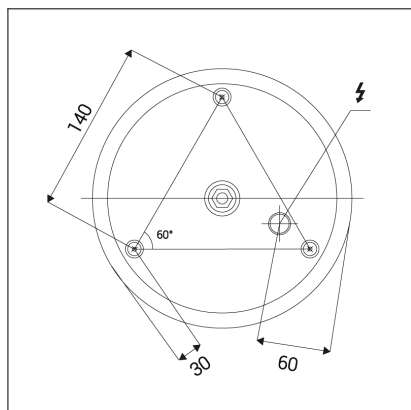

# BELLA SLIM 78 P-Z, B

<b>Code:</b>	3271953DT
<b>Color:</b>	BLACK / 9017
<b>Material:</b>	ALUMINIUM/PMMA
<b>Power:</b>	60W
<b>Color temperature:</b>	3000K/4000K
<b>Lumen output:</b>	4200lm
<b>Efficacy:</b>	70lm/W
<b>Color rendering index:</b>	90+
<b>SDCM:</b>	< 3
<b>Light beam angle:</b>	160°
<b>Light Source:</b>	LED
<b>Dimmable:</b>	TRIAC
<b>LED lifetime:</b>	L80B20 50.000h
<b>Driver:</b>	2x 750 mA
<b>Voltage / Frequency:</b>	220-240V/50-60Hz
<b>Dimensions luminaire:</b>	d780x35 mm
<b>Product weight kg:</b>	2,6 kg
<b>Packing carton:</b>	1
<b>Length suspension:</b>	2500 mm
<b>Package dimensions:</b>	820x820x95 mm