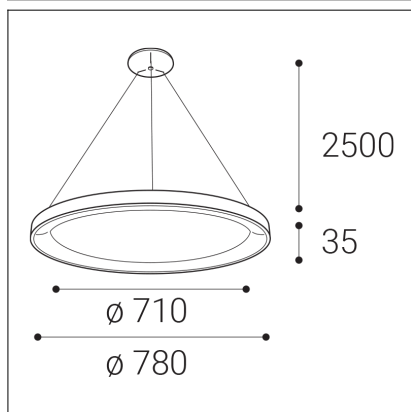

BELLA SLIM 78 P-Z, W

Code: 3271951D
Color: WHITE / 9003
Material: ALUMINIUM/PMMA
Power: 60W
Color temperature: 3000K/4000K
Lumen output: 4200lm
Efficacy: 70lm/W
Color rendering index: 90+
SDCM: < 3
Light beam angle: 160°
Light Source: LED
Dimmable: DALI/PUSH
LED lifetime: L80B20 50.000h
Driver: 1500 mA
Voltage / Frequency: 220-240V/50-60Hz
Dimensions luminaire: d780x35 mm
Product weight kg: 2,6 kg
Packing carton: 1
Length suspension: 2500 mm
Package dimensions: 820x820x95 mm