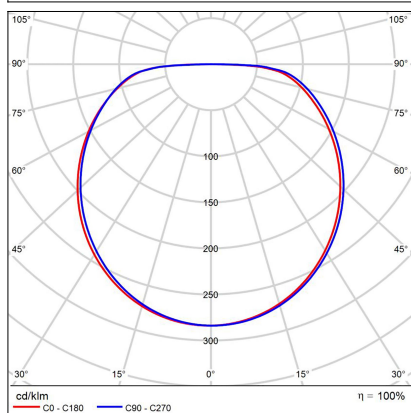

BELLA SLIM 78 P-Z, W

Code: 3271951D
Color: WHITE / 9003
Material: ALUMINIUM/PMMA
Power: 60W
Color temperature: 3000K/4000K
Lumen output: 4200lm
Efficacy: 70lm/W
Color rendering index: 90+
SDCM: < 3
Light beam angle: 160°
Light Source: LED
Dimmable: DALI/PUSH
LED lifetime: L80B20 50.000h
Driver: 1500 mA
Voltage / Frequency: 220-240V/50-60Hz
Dimensions luminaire: d780x35 mm
Product weight kg: 2,6 kg
Packing carton: 1
Length suspension: 2500 mm
Package dimensions: 820x820x95 mm