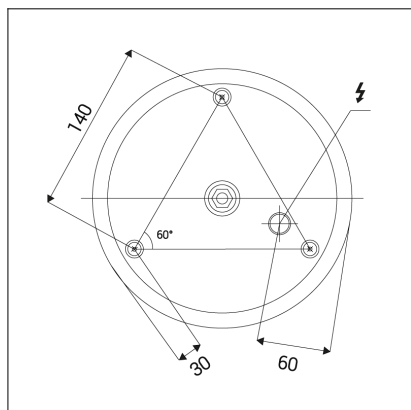

BELLA SLIM 78 P-Z, W

Code: 3271951D
Color: WHITE / 9003
Material: ALUMINIUM/PMMA
Power: 60W
Color temperature: 3000K/4000K
Lumen output: 4200lm
Efficacy: 70lm/W
Color rendering index: 90+
SDCM: < 3
Light beam angle: 160°
Light Source: LED
Dimmable: DALI/PUSH
LED lifetime: L80B20 50.000h
Driver: 1500 mA
Voltage / Frequency: 220-240V/50-60Hz
Dimensions luminaire: d780x35 mm
Product weight kg: 2,6 kg
Packing carton: 1
Length suspension: 2500 mm
Package dimensions: 820x820x95 mm