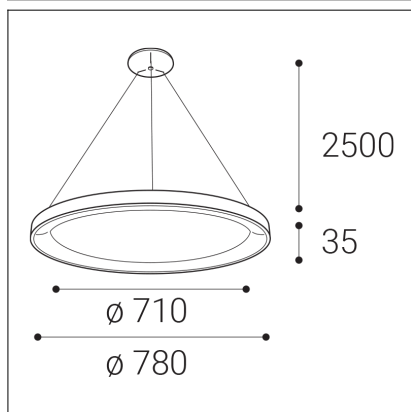

BELLA SLIM 78 P-Z, W

Code:	3271951DT
Color:	WHITE / 9003
Material:	ALUMINIUM/PMMA
Power:	60W
Color temperature:	3000K/4000K
Lumen output:	4200lm
Efficacy:	70lm/W
Color rendering index:	90+
SDCM:	< 3
Light beam angle:	160°
Light Source:	LED
Dimmable:	TRIAC
LED lifetime:	L80B20 50.000h
Driver:	2x 750 mA
Voltage / Frequency:	220-240V/50-60Hz
Dimensions luminaire:	d780x35 mm
Product weight kg:	2,6 kg
Packing carton:	1
Length suspension:	2500 mm
Package dimensions:	820x820x95 mm