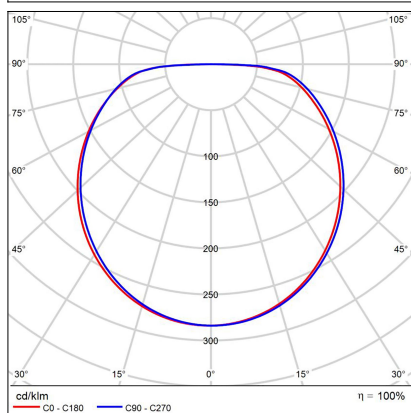

BELLA SLIM 78 P-Z, W

Code:	3271951DT
Color:	WHITE / 9003
Material:	ALUMINIUM/PMMA
Power:	60W
Color temperature:	3000K/4000K
Lumen output:	4200lm
Efficacy:	70lm/W
Color rendering index:	90+
SDCM:	< 3
Light beam angle:	160°
Light Source:	LED
Dimmable:	TRIAC
LED lifetime:	L80B20 50.000h
Driver:	2x 750 mA
Voltage / Frequency:	220-240V/50-60Hz
Dimensions luminaire:	d780x35 mm
Product weight kg:	2,6 kg
Packing carton:	1
Length suspension:	2500 mm
Package dimensions:	820x820x95 mm