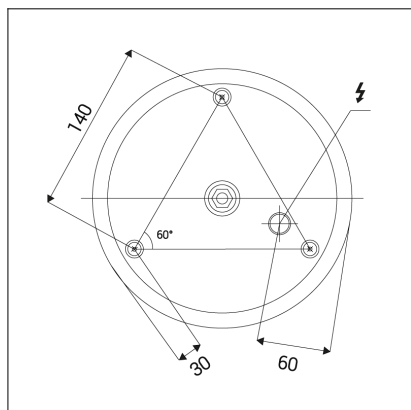

BELLA SLIM 78 P-Z, W

Code:	3271951DT
Color:	WHITE / 9003
Material:	ALUMINIUM/PMMA
Power:	60W
Color temperature:	3000K/4000K
Lumen output:	4200lm
Efficacy:	70lm/W
Color rendering index:	90+
SDCM:	< 3
Light beam angle:	160°
Light Source:	LED
Dimmable:	TRIAC
LED lifetime:	L80B20 50.000h
Driver:	2x 750 mA
Voltage / Frequency:	220-240V/50-60Hz
Dimensions luminaire:	d780x35 mm
Product weight kg:	2,6 kg
Packing carton:	1
Length suspension:	2500 mm
Package dimensions:	820x820x95 mm