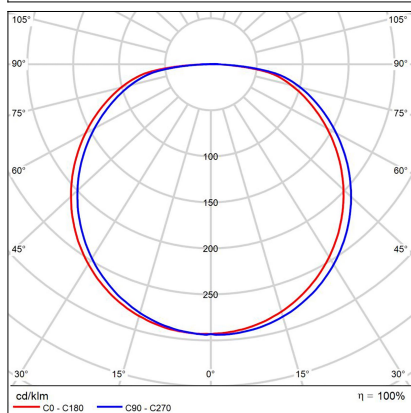

BELLA SLIM 48 P-Z, CF

Code:	3271858
Color:	COFFEE / 8025
Material:	ALUMINIUM/PMMA
Power:	38W
Color temperature:	3000K/4000K
Lumen output:	2660lm
Efficacy:	70lm/W
Color rendering index:	90+
SDCM:	< 3
Light beam angle:	160°
Light Source:	LED
Dimmable:	ON/OFF
LED lifetime:	L80B20 50.000h
Driver:	950 mA
Voltage / Frequency:	220-240V/50-60Hz
Dimensions luminaire:	d480x35 mm
Product weight kg:	1,7 kg
Packing carton:	1
Length suspension:	2500 mm
Package dimensions:	520x520x95 mm