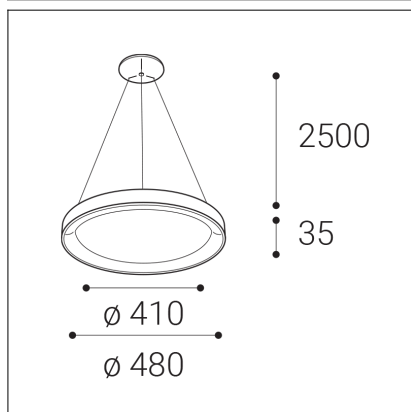

BELLA SLIM 48 P-Z, CF

Code:	3271858
Color:	COFFEE / 8025
Material:	ALUMINIUM/PMMA
Power:	38W
Color temperature:	3000K/4000K
Lumen output:	2660lm
Efficacy:	70lm/W
Color rendering index:	90+
SDCM:	< 3
Light beam angle:	160°
Light Source:	LED
Dimmable:	ON/OFF
LED lifetime:	L80B20 50.000h
Driver:	950 mA
Voltage / Frequency:	220-240V/50-60Hz
Dimensions luminaire:	d480x35 mm
Product weight kg:	1,7 kg
Packing carton:	1
Length suspension:	2500 mm
Package dimensions:	520x520x95 mm