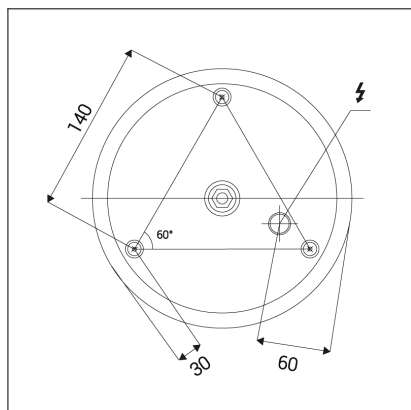

BELLA SLIM 48 P-Z, CF

Code:	3271858
Color:	COFFEE / 8025
Material:	ALUMINIUM/PMMA
Power:	38W
Color temperature:	3000K/4000K
Lumen output:	2660lm
Efficacy:	70lm/W
Color rendering index:	90+
SDCM:	< 3
Light beam angle:	160°
Light Source:	LED
Dimmable:	ON/OFF
LED lifetime:	L80B20 50.000h
Driver:	950 mA
Voltage / Frequency:	220-240V/50-60Hz
Dimensions luminaire:	d480x35 mm
Product weight kg:	1,7 kg
Packing carton:	1
Length suspension:	2500 mm
Package dimensions:	520x520x95 mm