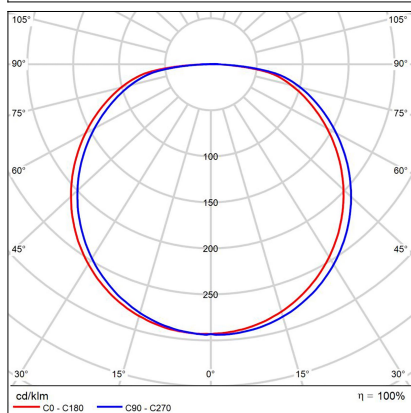

# BELLA SLIM 48 P-Z, CF

<b>Code:</b>	3271858D
<b>Color:</b>	COFFEE / 8025
<b>Material:</b>	ALUMINIUM/PMMA
<b>Power:</b>	38W
<b>Color temperature:</b>	3000K/4000K
<b>Lumen output:</b>	2660lm
<b>Efficacy:</b>	70lm/W
<b>Color rendering index:</b>	90+
<b>SDCM:</b>	< 3
<b>Light beam angle:</b>	160°
<b>Light Source:</b>	LED
<b>Dimmable:</b>	DALI/PUSH
<b>LED lifetime:</b>	L80B20 50.000h
<b>Driver:</b>	950 mA
<b>Voltage / Frequency:</b>	220-240V/50-60Hz
<b>Dimensions luminaire:</b>	d480x35 mm
<b>Product weight kg:</b>	1,7 kg
<b>Packing carton:</b>	1
<b>Length suspension:</b>	2500 mm
<b>Package dimensions:</b>	520x520x95 mm