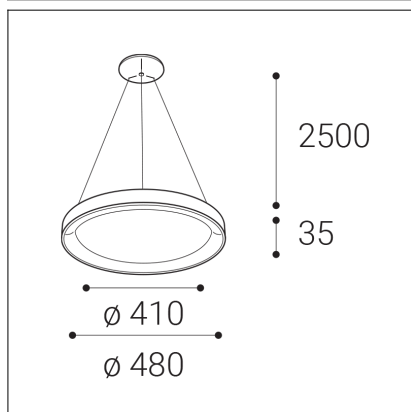

# BELLA SLIM 48 P-Z, CF

<b>Code:</b>	3271858D
<b>Color:</b>	COFFEE / 8025
<b>Material:</b>	ALUMINIUM/PMMA
<b>Power:</b>	38W
<b>Color temperature:</b>	3000K/4000K
<b>Lumen output:</b>	2660lm
<b>Efficacy:</b>	70lm/W
<b>Color rendering index:</b>	90+
<b>SDCM:</b>	< 3
<b>Light beam angle:</b>	160°
<b>Light Source:</b>	LED
<b>Dimmable:</b>	DALI/PUSH
<b>LED lifetime:</b>	L80B20 50.000h
<b>Driver:</b>	950 mA
<b>Voltage / Frequency:</b>	220-240V/50-60Hz
<b>Dimensions luminaire:</b>	d480x35 mm
<b>Product weight kg:</b>	1,7 kg
<b>Packing carton:</b>	1
<b>Length suspension:</b>	2500 mm
<b>Package dimensions:</b>	520x520x95 mm