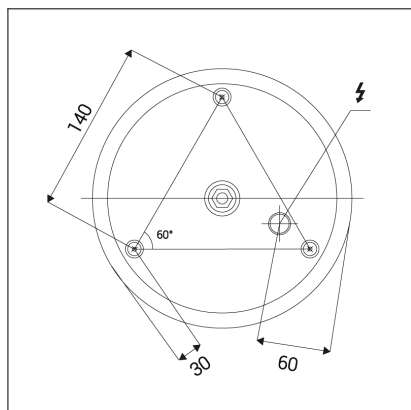

# BELLA SLIM 48 P-Z, CF

<b>Code:</b>	3271858D
<b>Color:</b>	COFFEE / 8025
<b>Material:</b>	ALUMINIUM/PMMA
<b>Power:</b>	38W
<b>Color temperature:</b>	3000K/4000K
<b>Lumen output:</b>	2660lm
<b>Efficacy:</b>	70lm/W
<b>Color rendering index:</b>	90+
<b>SDCM:</b>	< 3
<b>Light beam angle:</b>	160°
<b>Light Source:</b>	LED
<b>Dimmable:</b>	DALI/PUSH
<b>LED lifetime:</b>	L80B20 50.000h
<b>Driver:</b>	950 mA
<b>Voltage / Frequency:</b>	220-240V/50-60Hz
<b>Dimensions luminaire:</b>	d480x35 mm
<b>Product weight kg:</b>	1,7 kg
<b>Packing carton:</b>	1
<b>Length suspension:</b>	2500 mm
<b>Package dimensions:</b>	520x520x95 mm