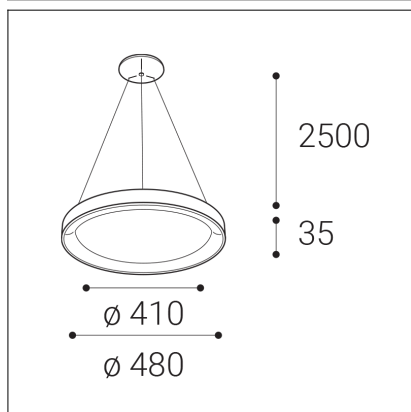

BELLA SLIM 48 P-Z, CF

Code:	3271858DT
Color:	COFFEE / 8025
Material:	ALUMINIUM/PMMA
Power:	38W
Color temperature:	3000K/4000K
Lumen output:	2660lm
Efficacy:	70lm/W
Color rendering index:	90+
SDCM:	< 3
Light beam angle:	160°
Light Source:	LED
Dimmable:	TRIAC
LED lifetime:	L80B20 50.000h
Driver:	950 mA
Voltage / Frequency:	220-240V/50-60Hz
Dimensions luminaire:	d480x35 mm
Product weight kg:	1,7 kg
Packing carton:	1
Length suspension:	2500 mm
Package dimensions:	520x520x95 mm