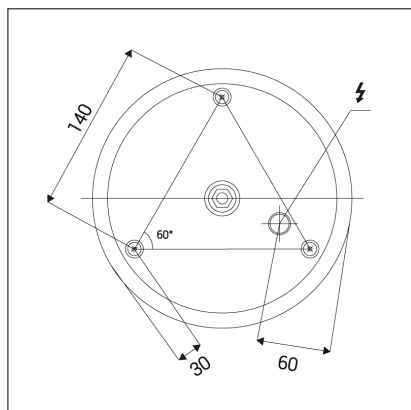

BELLA SLIM 48 P-Z, CF

Code:	3271858DT
Color:	COFFEE / 8025
Material:	ALUMINIUM/PMMA
Power:	38W
Color temperature:	3000K/4000K
Lumen output:	2660lm
Efficacy:	70lm/W
Color rendering index:	90+
SDCM:	< 3
Light beam angle:	160°
Light Source:	LED
Dimmable:	TRIAC
LED lifetime:	L80B20 50.000h
Driver:	950 mA
Voltage / Frequency:	220-240V/50-60Hz
Dimensions luminaire:	d480x35 mm
Product weight kg:	1,7 kg
Packing carton:	1
Length suspension:	2500 mm
Package dimensions:	520x520x95 mm