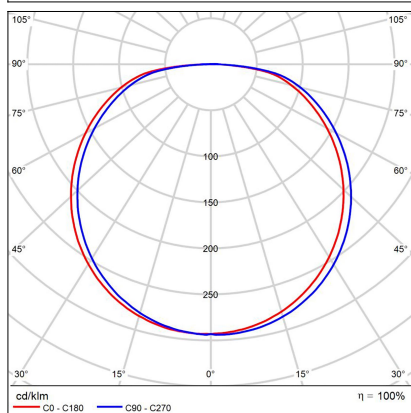

BELLA SLIM 48 P-Z, CF

Code:	3271858DT
Color:	COFFEE / 8025
Material:	ALUMINIUM/PMMA
Power:	38W
Color temperature:	3000K/4000K
Lumen output:	2660lm
Efficacy:	70lm/W
Color rendering index:	90+
SDCM:	< 3
Light beam angle:	160°
Light Source:	LED
Dimmable:	TRIAC
LED lifetime:	L80B20 50.000h
Driver:	950 mA
Voltage / Frequency:	220-240V/50-60Hz
Dimensions luminaire:	d480x35 mm
Product weight kg:	1,7 kg
Packing carton:	1
Length suspension:	2500 mm
Package dimensions:	520x520x95 mm