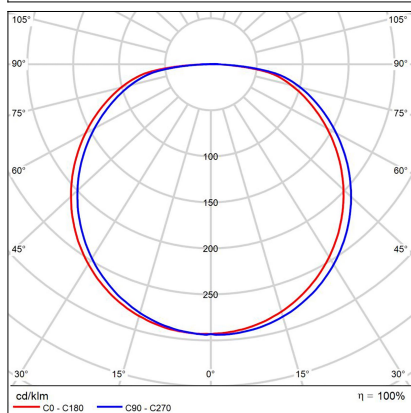

BELLA SLIM 48 P-Z, B

Code:	3271853D
Color:	BLACK / 9017
Material:	ALUMINIUM/PMMA
Power:	38W
Color temperature:	3000K/4000K
Lumen output:	2660lm
Efficacy:	70lm/W
Color rendering index:	90+
SDCM:	< 3
Light beam angle:	160°
Light Source:	LED
Dimmable:	DALI/PUSH
LED lifetime:	L80B20 50.000h
Driver:	950 mA
Voltage / Frequency:	220-240V/50-60Hz
Dimensions luminaire:	d480x35 mm
Product weight kg:	1,7 kg
Packing carton:	1
Length suspension:	2500 mm
Package dimensions:	520x520x95 mm