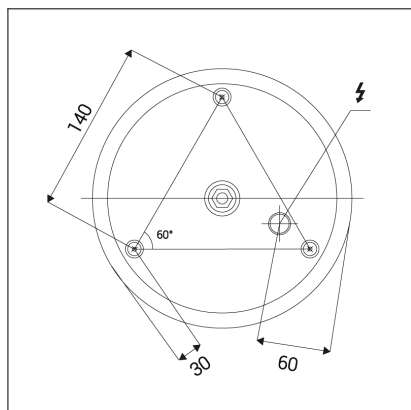

BELLA SLIM 48 P-Z, B

Code:	3271853D
Color:	BLACK / 9017
Material:	ALUMINIUM/PMMA
Power:	38W
Color temperature:	3000K/4000K
Lumen output:	2660lm
Efficacy:	70lm/W
Color rendering index:	90+
SDCM:	< 3
Light beam angle:	160°
Light Source:	LED
Dimmable:	DALI/PUSH
LED lifetime:	L80B20 50.000h
Driver:	950 mA
Voltage / Frequency:	220-240V/50-60Hz
Dimensions luminaire:	d480x35 mm
Product weight kg:	1,7 kg
Packing carton:	1
Length suspension:	2500 mm
Package dimensions:	520x520x95 mm