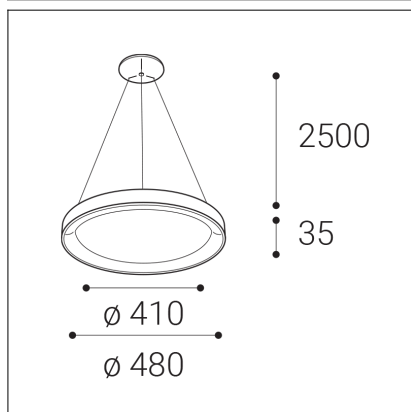

BELLA SLIM 48 P-Z, B

Code:	3271853D
Color:	BLACK / 9017
Material:	ALUMINIUM/PMMA
Power:	38W
Color temperature:	3000K/4000K
Lumen output:	2660lm
Efficacy:	70lm/W
Color rendering index:	90+
SDCM:	< 3
Light beam angle:	160°
Light Source:	LED
Dimmable:	DALI/PUSH
LED lifetime:	L80B20 50.000h
Driver:	950 mA
Voltage / Frequency:	220-240V/50-60Hz
Dimensions luminaire:	d480x35 mm
Product weight kg:	1,7 kg
Packing carton:	1
Length suspension:	2500 mm
Package dimensions:	520x520x95 mm