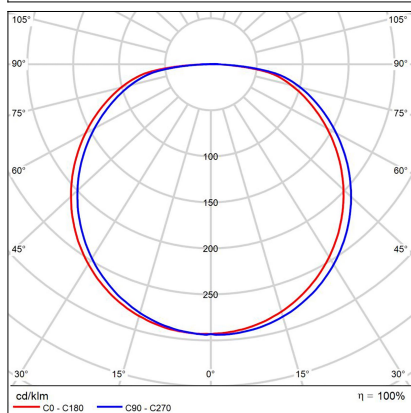

# BELLA SLIM 48 P-Z, B

<b>Code:</b>	3271853DT
<b>Color:</b>	BLACK / 9017
<b>Material:</b>	ALUMINIUM/PMMA
<b>Power:</b>	38W
<b>Color temperature:</b>	3000K/4000K
<b>Lumen output:</b>	2660lm
<b>Efficacy:</b>	70lm/W
<b>Color rendering index:</b>	90+
<b>SDCM:</b>	< 3
<b>Light beam angle:</b>	160°
<b>Light Source:</b>	LED
<b>Dimmable:</b>	TRIAC
<b>LED lifetime:</b>	L80B20 50.000h
<b>Driver:</b>	950 mA
<b>Voltage / Frequency:</b>	220-240V/50-60Hz
<b>Dimensions luminaire:</b>	d480x35 mm
<b>Product weight kg:</b>	1,7 kg
<b>Packing carton:</b>	1
<b>Length suspension:</b>	2500 mm
<b>Package dimensions:</b>	520x520x95 mm