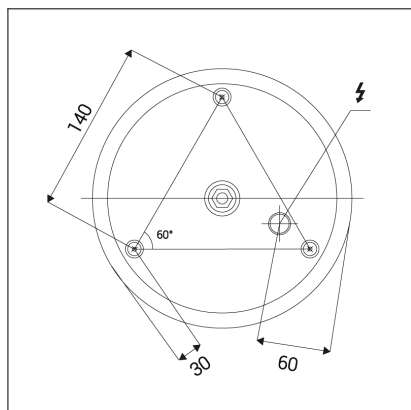

# BELLA SLIM 48 P-Z, B

<b>Code:</b>	3271853DT
<b>Color:</b>	BLACK / 9017
<b>Material:</b>	ALUMINIUM/PMMA
<b>Power:</b>	38W
<b>Color temperature:</b>	3000K/4000K
<b>Lumen output:</b>	2660lm
<b>Efficacy:</b>	70lm/W
<b>Color rendering index:</b>	90+
<b>SDCM:</b>	< 3
<b>Light beam angle:</b>	160°
<b>Light Source:</b>	LED
<b>Dimmable:</b>	TRIAC
<b>LED lifetime:</b>	L80B20 50.000h
<b>Driver:</b>	950 mA
<b>Voltage / Frequency:</b>	220-240V/50-60Hz
<b>Dimensions luminaire:</b>	d480x35 mm
<b>Product weight kg:</b>	1,7 kg
<b>Packing carton:</b>	1
<b>Length suspension:</b>	2500 mm
<b>Package dimensions:</b>	520x520x95 mm