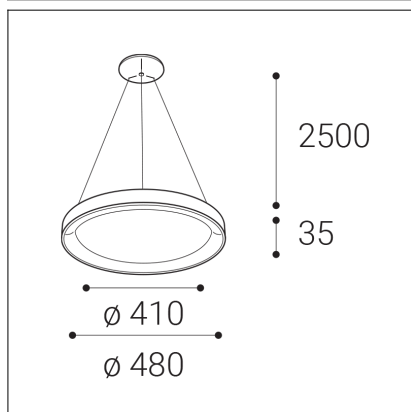

# BELLA SLIM 48 P-Z, B

<b>Code:</b>	3271853DT
<b>Color:</b>	BLACK / 9017
<b>Material:</b>	ALUMINIUM/PMMA
<b>Power:</b>	38W
<b>Color temperature:</b>	3000K/4000K
<b>Lumen output:</b>	2660lm
<b>Efficacy:</b>	70lm/W
<b>Color rendering index:</b>	90+
<b>SDCM:</b>	< 3
<b>Light beam angle:</b>	160°
<b>Light Source:</b>	LED
<b>Dimmable:</b>	TRIAC
<b>LED lifetime:</b>	L80B20 50.000h
<b>Driver:</b>	950 mA
<b>Voltage / Frequency:</b>	220-240V/50-60Hz
<b>Dimensions luminaire:</b>	d480x35 mm
<b>Product weight kg:</b>	1,7 kg
<b>Packing carton:</b>	1
<b>Length suspension:</b>	2500 mm
<b>Package dimensions:</b>	520x520x95 mm