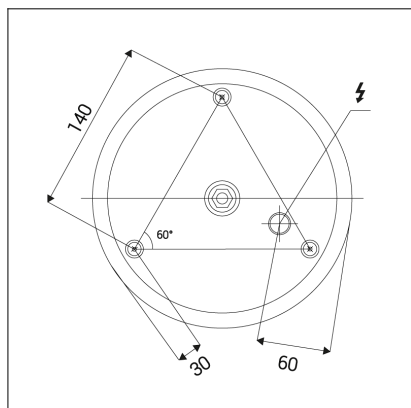

# BELLA SLIM 48 P-Z, W

<b>Code:</b>	3271851
<b>Color:</b>	WHITE / 9003
<b>Material:</b>	ALUMINIUM/PMMA
<b>Power:</b>	38W
<b>Color temperature:</b>	3000K/4000K
<b>Lumen output:</b>	2660lm
<b>Efficacy:</b>	70lm/W
<b>Color rendering index:</b>	90+
<b>SDCM:</b>	< 3
<b>Light beam angle:</b>	160°
<b>Light Source:</b>	LED
<b>Dimmable:</b>	ON/OFF
<b>LED lifetime:</b>	L80B20 50.000h
<b>Driver:</b>	950 mA
<b>Voltage / Frequency:</b>	220-240V/50-60Hz
<b>Dimensions luminaire:</b>	d480x35 mm
<b>Product weight kg:</b>	1,7 kg
<b>Packing carton:</b>	1
<b>Length suspension:</b>	2500 mm
<b>Package dimensions:</b>	520x520x95 mm