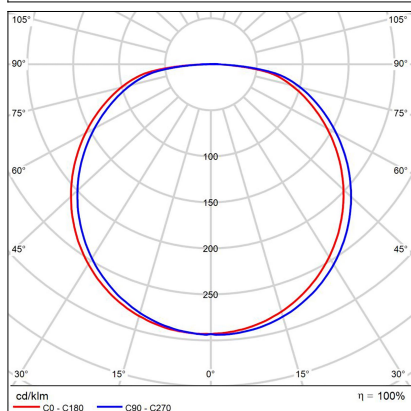

# BELLA SLIM 48 P-Z, W

<b>Code:</b>	3271851
<b>Color:</b>	WHITE / 9003
<b>Material:</b>	ALUMINIUM/PMMA
<b>Power:</b>	38W
<b>Color temperature:</b>	3000K/4000K
<b>Lumen output:</b>	2660lm
<b>Efficacy:</b>	70lm/W
<b>Color rendering index:</b>	90+
<b>SDCM:</b>	< 3
<b>Light beam angle:</b>	160°
<b>Light Source:</b>	LED
<b>Dimmable:</b>	ON/OFF
<b>LED lifetime:</b>	L80B20 50.000h
<b>Driver:</b>	950 mA
<b>Voltage / Frequency:</b>	220-240V/50-60Hz
<b>Dimensions luminaire:</b>	d480x35 mm
<b>Product weight kg:</b>	1,7 kg
<b>Packing carton:</b>	1
<b>Length suspension:</b>	2500 mm
<b>Package dimensions:</b>	520x520x95 mm