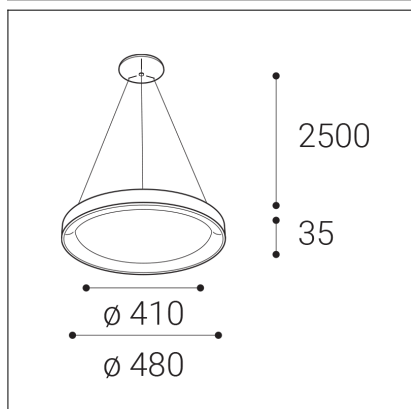

# BELLA SLIM 48 P-Z, W

<b>Code:</b>	3271851
<b>Color:</b>	WHITE / 9003
<b>Material:</b>	ALUMINIUM/PMMA
<b>Power:</b>	38W
<b>Color temperature:</b>	3000K/4000K
<b>Lumen output:</b>	2660lm
<b>Efficacy:</b>	70lm/W
<b>Color rendering index:</b>	90+
<b>SDCM:</b>	< 3
<b>Light beam angle:</b>	160°
<b>Light Source:</b>	LED
<b>Dimmable:</b>	ON/OFF
<b>LED lifetime:</b>	L80B20 50.000h
<b>Driver:</b>	950 mA
<b>Voltage / Frequency:</b>	220-240V/50-60Hz
<b>Dimensions luminaire:</b>	d480x35 mm
<b>Product weight kg:</b>	1,7 kg
<b>Packing carton:</b>	1
<b>Length suspension:</b>	2500 mm
<b>Package dimensions:</b>	520x520x95 mm