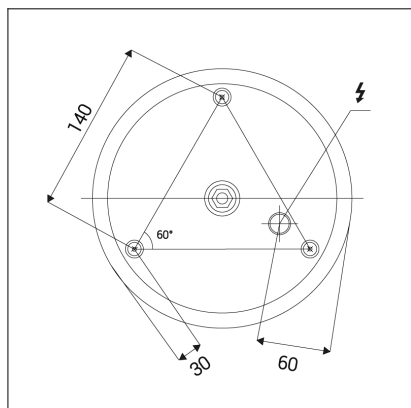

BELLA SLIM 48 P-Z, W

Code:	3271851D
Color:	WHITE / 9003
Material:	ALUMINIUM/PMMA
Power:	38W
Color temperature:	3000K/4000K
Lumen output:	2660lm
Efficacy:	70lm/W
Color rendering index:	90+
SDCM:	< 3
Light beam angle:	160°
Light Source:	LED
Dimmable:	DALI/PUSH
LED lifetime:	L80B20 50.000h
Driver:	950 mA
Voltage / Frequency:	220-240V/50-60Hz
Dimensions luminaire:	d480x35 mm
Product weight kg:	1,7 kg
Packing carton:	1
Length suspension:	2500 mm
Package dimensions:	520x520x95 mm