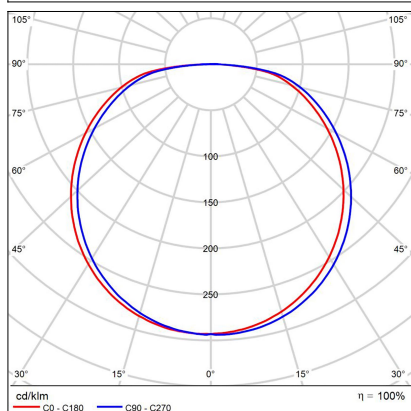

BELLA SLIM 48 P-Z, W

Code:	3271851D
Color:	WHITE / 9003
Material:	ALUMINIUM/PMMA
Power:	38W
Color temperature:	3000K/4000K
Lumen output:	2660lm
Efficacy:	70lm/W
Color rendering index:	90+
SDCM:	< 3
Light beam angle:	160°
Light Source:	LED
Dimmable:	DALI/PUSH
LED lifetime:	L80B20 50.000h
Driver:	950 mA
Voltage / Frequency:	220-240V/50-60Hz
Dimensions luminaire:	d480x35 mm
Product weight kg:	1,7 kg
Packing carton:	1
Length suspension:	2500 mm
Package dimensions:	520x520x95 mm