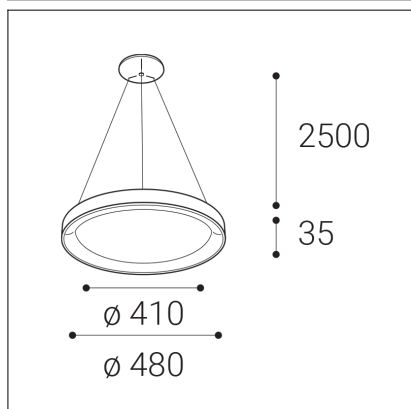

BELLA SLIM 48 P-Z, W

Code:	3271851D
Color:	WHITE / 9003
Material:	ALUMINIUM/PMMA
Power:	38W
Color temperature:	3000K/4000K
Lumen output:	2660lm
Efficacy:	70lm/W
Color rendering index:	90+
SDCM:	< 3
Light beam angle:	160°
Light Source:	LED
Dimmable:	DALI/PUSH
LED lifetime:	L80B20 50.000h
Driver:	950 mA
Voltage / Frequency:	220-240V/50-60Hz
Dimensions luminaire:	d480x35 mm
Product weight kg:	1,7 kg
Packing carton:	1
Length suspension:	2500 mm
Package dimensions:	520x520x95 mm