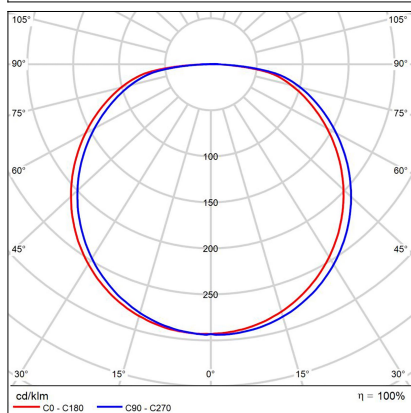

BELLA SLIM 48 P-Z, W

Code:	3271851DT
Color:	WHITE / 9003
Material:	ALUMINIUM/PMMA
Power:	38W
Color temperature:	3000K/4000K
Lumen output:	2660lm
Efficacy:	70lm/W
Color rendering index:	90+
SDCM:	< 3
Light beam angle:	160°
Light Source:	LED
Dimmable:	TRIAC
LED lifetime:	L80B20 50.000h
Driver:	950 mA
Voltage / Frequency:	220-240V/50-60Hz
Dimensions luminaire:	d480x35 mm
Product weight kg:	1,7 kg
Packing carton:	1
Length suspension:	2500 mm
Package dimensions:	520x520x95 mm