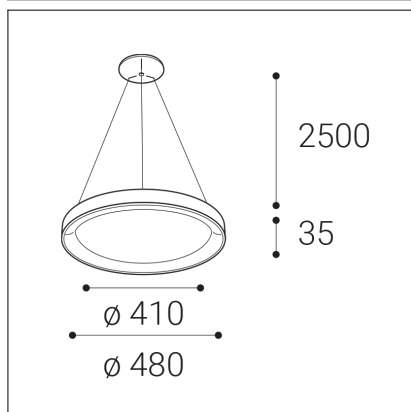

BELLA SLIM 48 P-Z, W

Code:	3271851DT
Color:	WHITE / 9003
Material:	ALUMINIUM/PMMA
Power:	38W
Color temperature:	3000K/4000K
Lumen output:	2660lm
Efficacy:	70lm/W
Color rendering index:	90+
SDCM:	< 3
Light beam angle:	160°
Light Source:	LED
Dimmable:	TRIAC
LED lifetime:	L80B20 50.000h
Driver:	950 mA
Voltage / Frequency:	220-240V/50-60Hz
Dimensions luminaire:	d480x35 mm
Product weight kg:	1,7 kg
Packing carton:	1
Length suspension:	2500 mm
Package dimensions:	520x520x95 mm