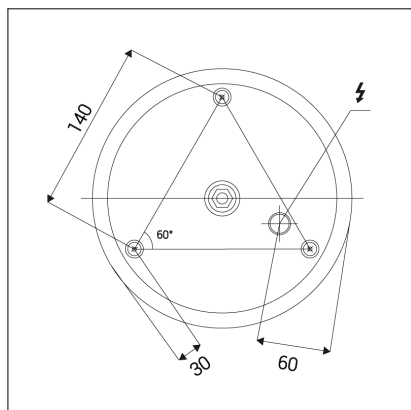

BELLA SLIM 48 P-Z, W

Code:	3271851DT
Color:	WHITE / 9003
Material:	ALUMINIUM/PMMA
Power:	38W
Color temperature:	3000K/4000K
Lumen output:	2660lm
Efficacy:	70lm/W
Color rendering index:	90+
SDCM:	< 3
Light beam angle:	160°
Light Source:	LED
Dimmable:	TRIAC
LED lifetime:	L80B20 50.000h
Driver:	950 mA
Voltage / Frequency:	220-240V/50-60Hz
Dimensions luminaire:	d480x35 mm
Product weight kg:	1,7 kg
Packing carton:	1
Length suspension:	2500 mm
Package dimensions:	520x520x95 mm