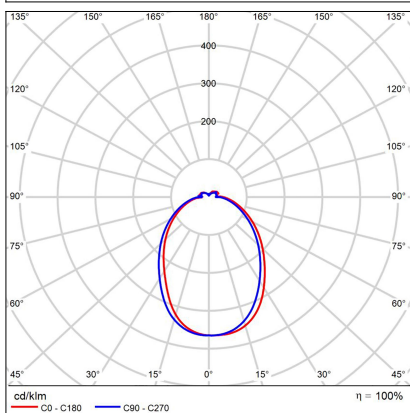

CIRCLE 60 P-Z, B

Code: 3270933DT
Color: BLACK / 9017
Material: ALUMINIUM/PMMA
Power: 42W
Color temperature: 3000K
Lumen output: 3400lm
Efficacy: 81lm/W
Color rendering index: 90+
SDCM: < 3
Light beam angle: 160°
Light Source: LED
Dimmable: TRIAC
LED lifetime: L80B20 50.000h
Driver: 1050 mA
Voltage / Frequency: 220-240V/50-60Hz
Dimensions luminaire: d600x33 mm
Product weight kg: 1,8 kg
Packing carton: 1
Length suspension: 2500 mm
Package dimensions: 655x655x140 mm