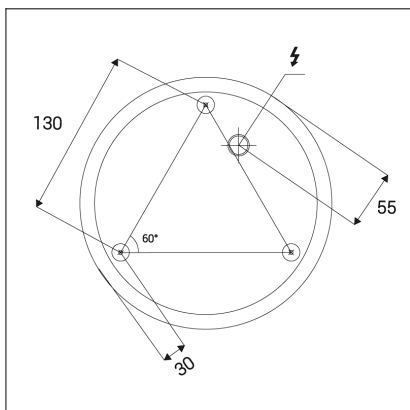

CIRCLE 60 P-Z, B

Code: 3270933DT
Color: BLACK / 9017
Material: ALUMINIUM/PMMA
Power: 42W
Color temperature: 3000K
Lumen output: 3400lm
Efficacy: 81lm/W
Color rendering index: 90+
SDCM: < 3
Light beam angle: 160°
Light Source: LED
Dimmable: TRIAC
LED lifetime: L80B20 50.000h
Driver: 1050 mA
Voltage / Frequency: 220-240V/50-60Hz
Dimensions luminaire: d600x33 mm
Product weight kg: 1,8 kg
Packing carton: 1
Length suspension: 2500 mm
Package dimensions: 655x655x140 mm