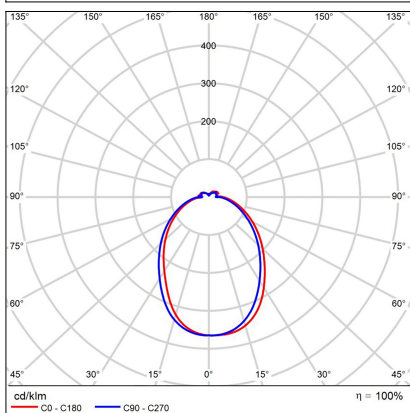

CIRCLE 60 P-Z, W

Code: 3270931D
Color: WHITE / 9003
Material: ALUMINIUM/PMMA
Power: 42W
Color temperature: 3000K
Lumen output: 3400lm
Efficacy: 81lm/W
Color rendering index: 90+
SDCM: < 3
Light beam angle: 160°
Light Source: LED
Dimmable: DALI/PUSH
LED lifetime: L80B20 50.000h
Driver: 1050 mA
Voltage / Frequency: 220-240V/50-60Hz
Dimensions luminaire: d600x33 mm
Product weight kg: 1,8 kg
Packing carton: 1
Length suspension: 2500 mm
Package dimensions: 655x655x140 mm