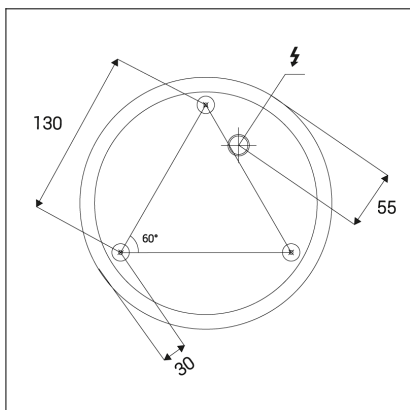

CIRCLE 60 P-Z, W

Code: 3270931D
Color: WHITE / 9003
Material: ALUMINIUM/PMMA
Power: 42W
Color temperature: 3000K
Lumen output: 3400lm
Efficacy: 81lm/W
Color rendering index: 90+
SDCM: < 3
Light beam angle: 160°
Light Source: LED
Dimmable: DALI/PUSH
LED lifetime: L80B20 50.000h
Driver: 1050 mA
Voltage / Frequency: 220-240V/50-60Hz
Dimensions luminaire: d600x33 mm
Product weight kg: 1,8 kg
Packing carton: 1
Length suspension: 2500 mm
Package dimensions: 655x655x140 mm