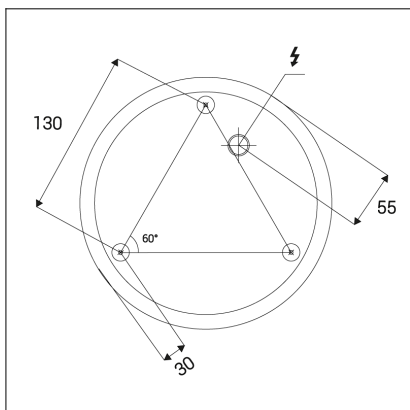

CIRCLE 60 P-Z, W

Code: 3270931DT
Color: WHITE / 9003
Material: ALUMINIUM/PMMA
Power: 42W
Color temperature: 3000K
Lumen output: 3400lm
Efficacy: 81lm/W
Color rendering index: 90+
SDCM: < 3
Light beam angle: 160°
Light Source: LED
Dimmable: TRIAC
LED lifetime: L80B20 50.000h
Driver: 1050 mA
Voltage / Frequency: 220-240V/50-60Hz
Dimensions luminaire: d600x33 mm
Product weight kg: 1,8 kg
Packing carton: 1
Length suspension: 2500 mm
Package dimensions: 655x655x140 mm