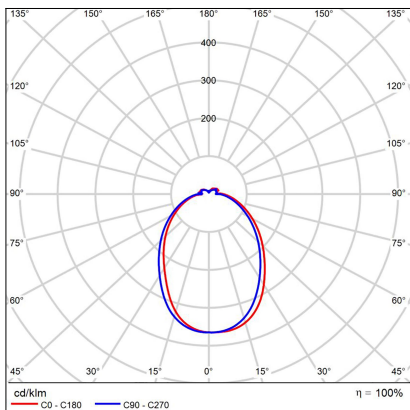

CIRCLE 60 P-Z, W

Code: 3270931DT
Color: WHITE / 9003
Material: ALUMINIUM/PMMA
Power: 42W
Color temperature: 3000K
Lumen output: 3400lm
Efficacy: 81lm/W
Color rendering index: 90+
SDCM: < 3
Light beam angle: 160°
Light Source: LED
Dimmable: TRIAC
LED lifetime: L80B20 50.000h
Driver: 1050 mA
Voltage / Frequency: 220-240V/50-60Hz
Dimensions luminaire: d600x33 mm
Product weight kg: 1,8 kg
Packing carton: 1
Length suspension: 2500 mm
Package dimensions: 655x655x140 mm