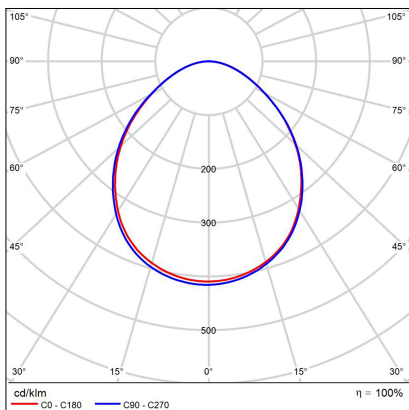

SATURN 80 P-Z, B

Code: 3270853D
Color: BLACK / 9017
Material: ALUMINIUM/PMMA
Power: 80W
Color temperature: 3000K/4000K
Lumen output: 4400lm
Efficacy: 55lm/W
Color rendering index: 90+
SDCM: < 3
Light beam angle: 160°
Light Source: LED
Dimmable: DALI/PUSH
LED lifetime: L80B20 50.000h
Driver: 2 x 1050 mA
Voltage / Frequency: 220-240V/50-60Hz
Dimensions luminaire: d800x80 mm
Product weight kg: 5,7 kg
Packing carton: 1
Length suspension: 2500 mm
Package dimensions: 875x860x150 mm