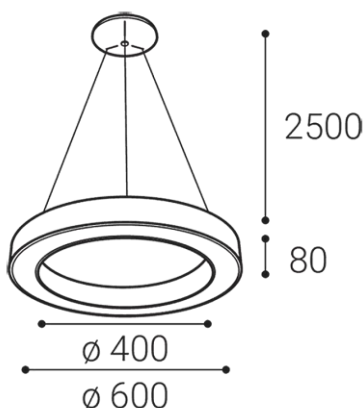

SATURN 60 P-Z, W

Name	
Code	
Color	
Power	
Lumen output	
Color temperature	
Efficacy	
Driver	
Electrical insulation class	
Voltage / Frequency	
Color Rendering Index	
SDCM	
Light beam angle	
Unified Glare Rating	
Light source	
Dimmable	
LED Lifetime	
Warranty	
Ingress Protection	
Material	

Product

SATURN 60 P-Z, W

3270751

WHITE / RAL 9003

Power

50W ± 10 %

2330lm ± 10 %

3000K/4000K

47lm/W

1300 mA

220-240V/50-60Hz

Information

90+

< 3

160°

N/A

LED

ON/OFF

L80B20 50.000h 25°C

5 YEAR

Other data

IP 20

ALUMINIUM/PMMA

EN

Round light fitting for suspended interior mounting, equipped with SMD LEDs.

Available in 2 different sizes in black and white color.

Housing made of aluminium, opal diffuser made of PMMA.

Application:

general lighting, intended for residential or commercial areas (dining room, livingrooms, guest or bedrooms, entrance areas, kitchen, receptions, meeting rooms)

CZ

Kulaté svítidlo pro závěsnou montáž ve tvaru kruhu. Světelný zdroj - LED SMD.

K dispozici ve 2 různých velikostech v černé a bílé barvě.

Svítidlo je vyrobeno z hliníku, opálový difúzor z PMMA.

Použití:

obecné osvětlení určené pro obytné nebo komerční prostory (jídlna, obývací pokoj, dětské izby nebo ložnice, vstupní prostory, kuchyně, recepce, zasedací místnosti)

DE

Runde Pendelleuchte für Innenmontage, bestückt mit SMD-LEDs. Erhältlich in 2 verschiedenen Größen in schwarz und weiß.

Gehäuse aus Aluminium, opaler Diffusor aus PMMA.

Anwendung:

Allgemeinbeleuchtung für Wohn- oder Geschäftsräume (Esszimmer, Wohnzimmer, Gäste- oder Schlafzimmer, Besprechungsräume, Eingangsbereiche, Küche, Empfangs)

SK

Kruhové závesné svietidlo určené pre montáž do interiéru.

Svetelný zdroj - SMD LED.

Svietidlo je vyrobené z hliníka, opálový difúzor z PMMA.

K dispozícii v 2 rôznych veľkostiach v čiernej a bielej farbe.

Použitie:

všeobecné osvetlenie určené pre obytné alebo komerčné priestory (jedáleň, obývacia izba, hosťovská izba, spálňa, vstupné priestory, kuchyňa, recepcia, rokovacie miestnosti)