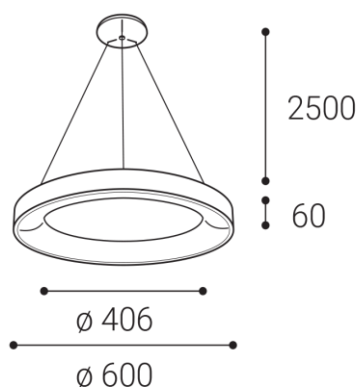

BELLA 60 P-Z, W

Name	
Code	
Color	
Power	
Lumen output	
Color temperature	
Efficacy	
Driver	
Electrical insulation class	
Voltage / Frequency	
Color Rendering Index	
SDCM	
Light beam angle	
Unified Glare Rating	
Light source	
Dimmable	
LED Lifetime	
Warranty	
Ingress Protection	
Material	

Product

BELLA 60 P-Z, W
3270451
WHITE / RAL 9003

Power

50W ± 10 %
3450lm ± 10 %
3000K/4000K
69lm/W
1300 mA

220-240V/50-60Hz

Information

90+
< 3
160°
N/A
LED
ON/OFF
L80B20 50.000h 25°C
5 YEAR

Other data