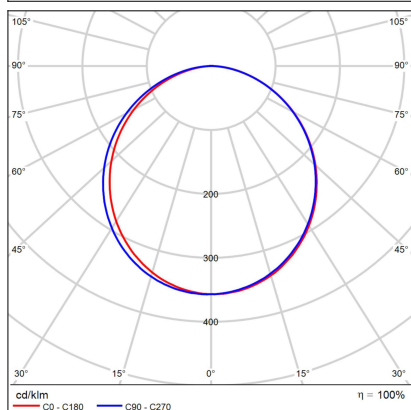

NOLI 150 P-Z, W

Code:	3235951D
Color:	WHITE / 9016
Material:	ALUMINIUM/PS
Power:	60W
Color temperature:	3000K/3500K/4000K
Lumen output:	6600lm
Efficacy:	110lm/W
Color rendering index:	90+
SDCM:	< 3
Light beam angle:	110°
Light Source:	LED
Dimmable:	DALI/PUSH
LED lifetime:	L70B20 50.000h
Driver:	1500 mA
Voltage / Frequency:	220-240V/50-60Hz
Max. units per circuit output:	B10:5, B13:6, B16:8, B20:10, C10:8, C13:10, C16:13, C20:16
Dimensions luminaire:	1500x59x70 mm
Product weight kg:	1,9 kg
Packing carton:	1
Length suspension:	2500 mm
Package dimensions:	1510x70x80 mm