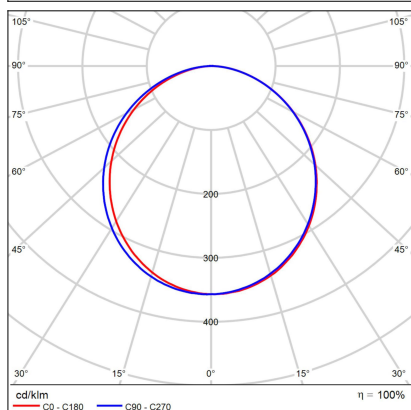

NOLI 120 P-Z, W

Code:	3235851D
Color:	WHITE / 9016
Material:	ALUMINIUM/PS
Power:	40W
Color temperature:	3000K/3500K/4000K
Lumen output:	4400lm
Efficacy:	110lm/W
Color rendering index:	90+
SDCM:	< 3
Light beam angle:	110°
Light Source:	LED
Dimmable:	DALI/PUSH
LED lifetime:	L70B20 50.000h
Driver:	1050 mA
Voltage / Frequency:	220-240V/50-60Hz
Max. units per circuit output:	B10:10, B13:13, B16:16, B20:20, C10:17, C13:21, C16:26, C20:33
Dimensions luminaire:	1200x59x70 mm
Product weight kg:	1,6 kg
Packing carton:	1
Length suspension:	2500 mm
Package dimensions:	1210x70x80 mm