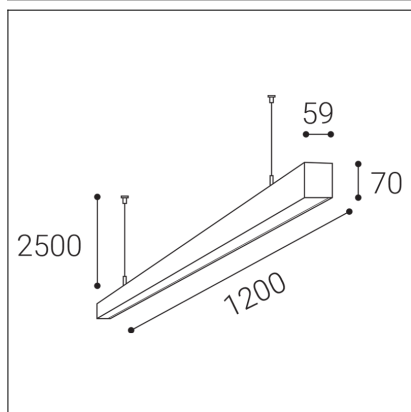

NOLI 120 P-Z, W

Code:	3235851D
Color:	WHITE / 9016
Material:	ALUMINIUM/PS
Power:	40W
Color temperature:	3000K/3500K/4000K
Lumen output:	4400lm
Efficacy:	110lm/W
Color rendering index:	90+
SDCM:	< 3
Light beam angle:	110°
Light Source:	LED
Dimmable:	DALI/PUSH
LED lifetime:	L70B20 50.000h
Driver:	1050 mA
Voltage / Frequency:	220-240V/50-60Hz
Max. units per circuit output:	B10:10, B13:13, B16:16, B20:20, C10:17, C13:21, C16:26, C20:33
Dimensions luminaire:	1200x59x70 mm
Product weight kg:	1,6 kg
Packing carton:	1
Length suspension:	2500 mm
Package dimensions:	1210x70x80 mm