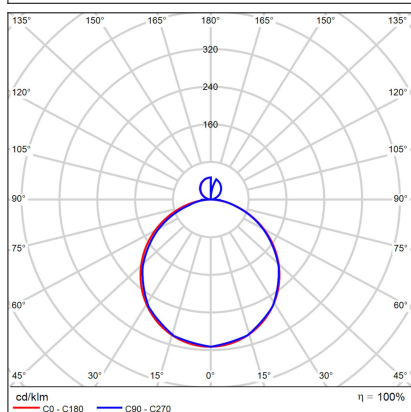

# ROTO 60 P/N-Z, B

<b>Code:</b>	3234153
<b>Color:</b>	BLACK / 9005
<b>Material:</b>	ALUMINIUM/PS
<b>Power:</b>	40-60+8W
<b>Color temperature:</b>	2700K/3300K/4000K
<b>Lumen output:</b>	4250-6300lm
<b>Efficacy:</b>	105lm/W
<b>Color rendering index:</b>	90+
<b>SDCM:</b>	< 3
<b>Light beam angle:</b>	120°
<b>Light Source:</b>	LED
<b>Dimmable:</b>	ON/OFF
<b>LED lifetime:</b>	L80B20 50.000h
<b>Driver:</b>	350-550 + 180 mA
<b>Voltage / Frequency:</b>	220-240V/50-60Hz
<b>Dimensions luminaire:</b>	d600x55 + 31 mm
<b>Product weight kg:</b>	6,9 kg
<b>Packing carton:</b>	2
<b>Package dimensions:</b>	680x680x120 mm