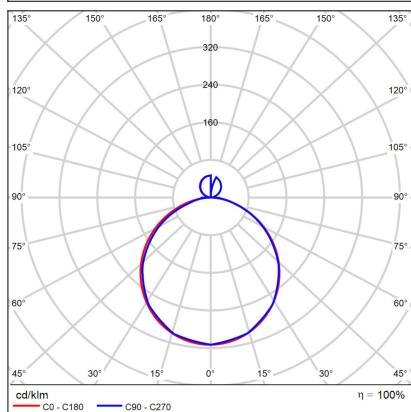

ROTO 60 P/N-Z, B

Code:	3234153D
Color:	BLACK / 9005
Material:	ALUMINIUM/PS
Power:	60+8W
Color temperature:	2700K/3300K/4000K
Lumen output:	6300lm
Efficacy:	105lm/W
Color rendering index:	90+
SDCM:	< 3
Light beam angle:	120°
Light Source:	LED
Dimmable:	DALI/PUSH
LED lifetime:	L80B20 50.000h
Driver:	550 + 180 mA
Voltage / Frequency:	220-240V/50-60Hz
Dimensions luminaire:	d600x55 + 31 mm
Product weight kg:	6,9 kg
Packing carton:	1
Package dimensions:	680x680x120 mm