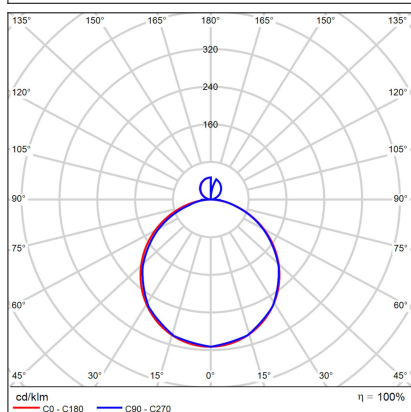

ROTO 60 P/N-Z, W

Code:	3234151
Color:	WHITE / 9016
Material:	ALUMINIUM/PS
Power:	40-60+8W
Color temperature:	2700K/3300K/4000K
Lumen output:	4250-6300lm
Efficacy:	105lm/W
Color rendering index:	90+
SDCM:	< 3
Light beam angle:	120°
Light Source:	LED
Dimmable:	ON/OFF
LED lifetime:	L80B20 50.000h
Driver:	350-550 + 180 mA
Voltage / Frequency:	220-240V/50-60Hz
Dimensions luminaire:	d600x55 + 31 mm
Product weight kg:	6,9 kg
Packing carton:	2
Package dimensions:	680x680x120 mm