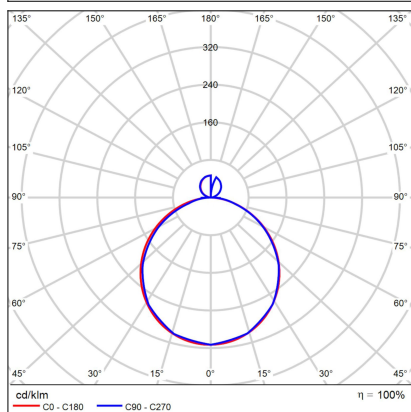

ROTO 60 P/N-Z, W

Code:	3234151D
Color:	WHITE / 9016
Material:	ALUMINIUM/PS
Power:	60+8W
Color temperature:	2700K/3300K/4000K
Lumen output:	6300lm
Efficacy:	105lm/W
Color rendering index:	90+
SDCM:	< 3
Light beam angle:	120°
Light Source:	LED
Dimmable:	DALI/PUSH
LED lifetime:	L80B20 50.000h
Driver:	550 + 180 mA
Voltage / Frequency:	220-240V/50-60Hz
Dimensions luminaire:	d600x55 + 31 mm
Product weight kg:	6,9 kg
Packing carton:	1
Package dimensions:	680x680x120 mm