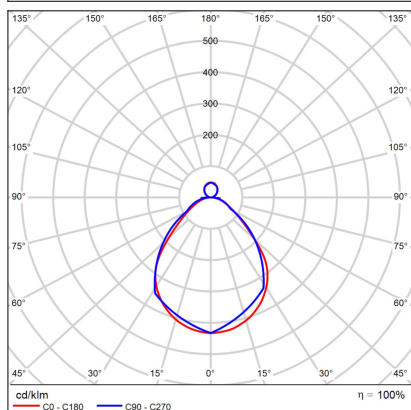

ROTO 40 P/N-Z, W

Code: 3234051
Color: WHITE / 9016
Material: ALUMINIUM/PS
Power: 33-40+8W
Color temperature: 2700K/3300K/4000K
Lumen output: 3150-3800lm
Efficacy: 95lm/W
Color rendering index: 90+
SDCM: < 3
Light beam angle: 120°
Light Source: LED
Dimmable: ON/OFF
LED lifetime: L80B20 50.000h
Driver: 800-900 + 180 mA
Voltage / Frequency: 220-240V/50-60Hz
Dimensions luminaire: d400x55 + 31 mm
Product weight kg: 3,2 kg
Packing carton: 6
Package dimensions: 470x460x110 mm