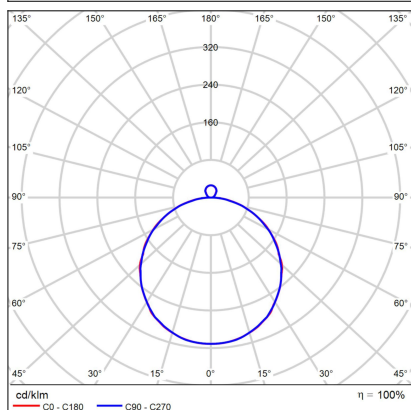

RINGO 80 P/N-Z, B

Code:	3111433D
Color:	BLACK / 9005
Material:	ALUMINIUM/PMMA
Power:	70+6W
Color temperature:	3000K
Lumen output:	6300lm
Efficiency:	83lm/W
Color rendering index:	95+
SDCM:	< 3
Light beam angle:	160°
Light Source:	LED
Dimmable:	DALI/PUSH
LED lifetime:	L80B20 50.000h
Driver:	2x 1050 mA
Voltage / Frequency:	220-240V/50-60Hz
Dimensions luminaire:	d800x60 + 32 mm
Product weight kg:	10,5 kg
Packing carton:	1
Length suspension:	2000 mm
Package dimensions:	880x880x150+345x340x80 mm