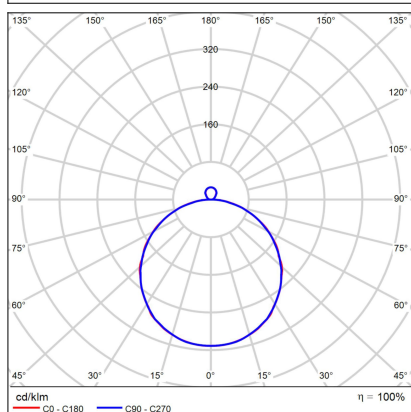

RINGO 80 P/N-Z, B

Code:	3111433DT
Color:	BLACK / 9005
Material:	ALUMINIUM/PMMA
Power:	70+6W
Color temperature:	3000K
Lumen output:	6300lm
Efficiency:	83lm/W
Color rendering index:	95+
SDCM:	< 3
Light beam angle:	160°
Light Source:	LED
Dimmable:	TRIAC
LED lifetime:	L80B20 50.000h
Driver:	2x 1050 mA
Voltage / Frequency:	220-240V/50-60Hz
Dimensions luminaire:	d800x60 + 32 mm
Product weight kg:	10,5 kg
Packing carton:	1
Length suspension:	2000 mm
Package dimensions:	880x880x150+345x340x80 mm