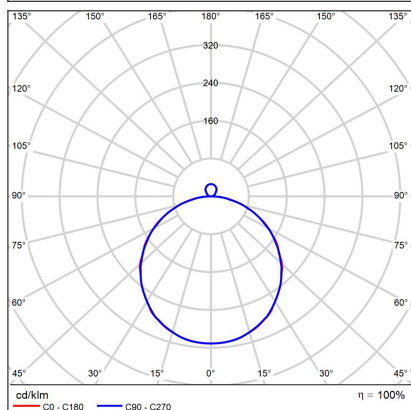

RINGO 60 P/N-Z, B

Code:	3111233DT
Color:	BLACK / 9005
Material:	ALUMINIUM/PMMA
Power:	54+6W
Color temperature:	3000K
Lumen output:	4940lm
Efficacy:	82lm/W
Color rendering index:	95+
SDCM:	< 3
Light beam angle:	160°
Light Source:	LED
Dimmable:	TRIAC
LED lifetime:	L80B20 50.000h
Driver:	1200 mA
Voltage / Frequency:	220-240V/50-60Hz
Dimensions luminaire:	d600x60 + 32 mm
Product weight kg:	7,1 kg
Packing carton:	1
Length suspension:	2000 mm
Package dimensions:	670x670x130+345x340x80 mm