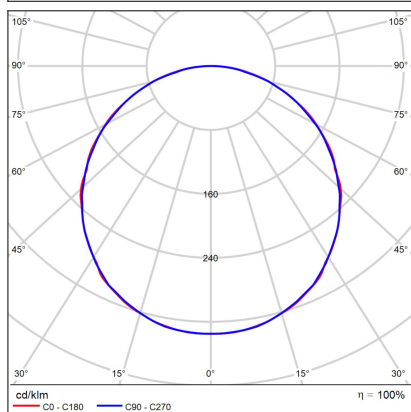

RINGO 60 P-Z, W

Code:	3111131D
Color:	WHITE / 9003
Material:	ALUMINIUM/PMMA
Power:	54W
Color temperature:	3000K
Lumen output:	4580lm
Efficacy:	85lm/W
Color rendering index:	95+
SDCM:	< 3
Light beam angle:	160°
Light Source:	LED
Dimmable:	DALI/PUSH
LED lifetime:	L80B20 50.000h
Driver:	1200 mA
Voltage / Frequency:	220-240V/50-60Hz
Dimensions luminaire:	d600x60 + 32 mm
Product weight kg:	6,7 kg
Packing carton:	1
Length suspension:	2000 mm
Package dimensions:	670x670x130+345x340x80 mm