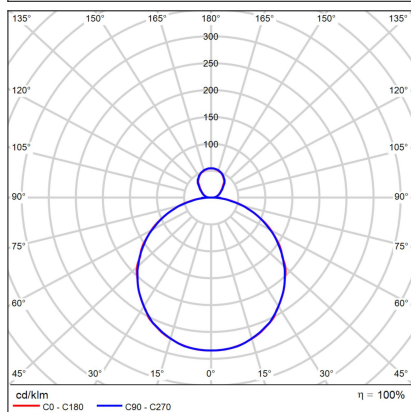

RINGO 45 P/N-Z, B

| | |
|-------------------------------|---------------------------|
| Code: | 3111033DT |
| Color: | BLACK / 9005 |
| Material: | ALUMINIUM/PMMA |
| Power: | 42+5W |
| Color temperature: | 3000K |
| Lumen output: | 3930lm |
| Efficacy: | 84lm/W |
| Color rendering index: | 95+ |
| SDCM: | < 3 |
| Light beam angle: | 160° |
| Light Source: | LED |
| Dimmable: | TRIAC |
| LED lifetime: | L80B20 50.000h |
| Driver: | 1200 mA |
| Voltage / Frequency: | 220-240V/50-60Hz |
| Dimensions luminaire: | d450x60 + 32 mm |
| Product weight kg: | 4,8 kg |
| Packing carton: | 1 |
| Length suspension: | 2000 mm |
| Package dimensions: | 510x510x130+345x340x80 mm |