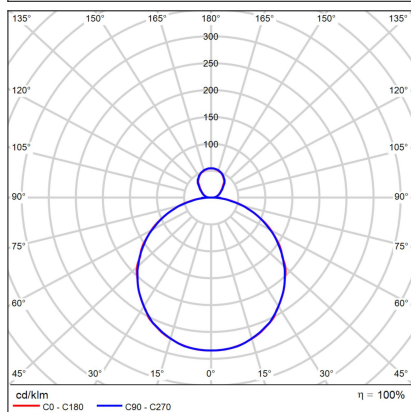

RINGO 45 P/N-Z, W

| | |
|-------------------------------|---------------------------|
| Code: | 3111031D |
| Color: | WHITE / 9003 |
| Material: | ALUMINIUM/PMMA |
| Power: | 42+5W |
| Color temperature: | 3000K |
| Lumen output: | 3930lm |
| Efficacy: | 84lm/W |
| Color rendering index: | 95+ |
| SDCM: | < 3 |
| Light beam angle: | 160° |
| Light Source: | LED |
| Dimmable: | DALI/PUSH |
| LED lifetime: | L80B20 50.000h |
| Driver: | 1200 mA |
| Voltage / Frequency: | 220-240V/50-60Hz |
| Dimensions luminaire: | d450x60 + 32 mm |
| Product weight kg: | 4,8 kg |
| Packing carton: | 1 |
| Length suspension: | 2000 mm |
| Package dimensions: | 510x510x130+345x340x80 mm |