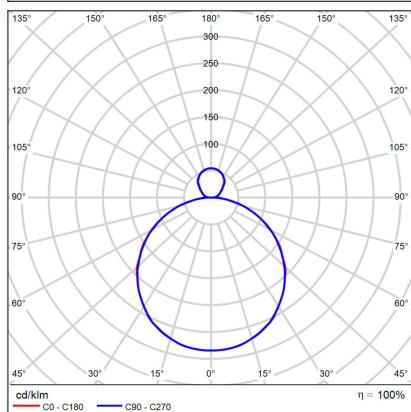

RINGO 45 P/N-Z, W

Code:	3111031DT
Color:	WHITE / 9003
Material:	ALUMINIUM/PMMA
Power:	42+5W
Color temperature:	3000K
Lumen output:	3930lm
Efficacy:	84lm/W
Color rendering index:	95+
SDCM:	< 3
Light beam angle:	160°
Light Source:	LED
Dimmable:	TRIAC
LED lifetime:	L80B20 50.000h
Driver:	1200 mA
Voltage / Frequency:	220-240V/50-60Hz
Dimensions luminaire:	d450x60 + 32 mm
Product weight kg:	4,8 kg
Packing carton:	1
Length suspension:	2000 mm
Package dimensions:	510x510x130+345x340x80 mm