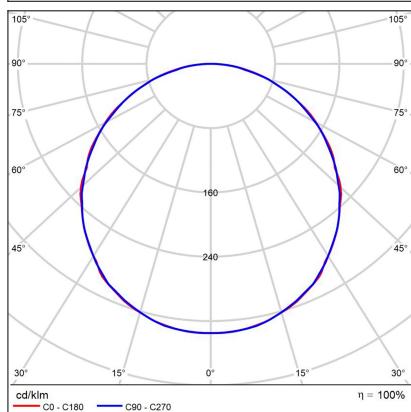

RINGO 45 P-Z, B

Code:	3110933D
Color:	BLACK / 9005
Material:	ALUMINIUM/PMMA
Power:	42W
Color temperature:	3000K
Lumen output:	3340lm
Efficacy:	80lm/W
Color rendering index:	95+
SDCM:	< 3
Light beam angle:	160°
Light Source:	LED
Dimmable:	DALI/PUSH
LED lifetime:	L80B20 50.000h
Driver:	1200 mA
Voltage / Frequency:	220-240V/50-60Hz
Dimensions luminaire:	d450x60 + 32 mm
Product weight kg:	4,2 kg
Packing carton:	1
Length suspension:	2000 mm
Package dimensions:	510x510x130+345x340x80 mm