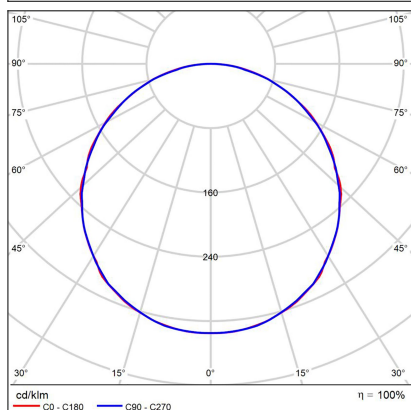

RINGO 45 P-Z, W

Code:	3110931D
Color:	WHITE / 9003
Material:	ALUMINIUM/PMMA
Power:	42W
Color temperature:	3000K
Lumen output:	3340lm
Efficacy:	80lm/W
Color rendering index:	95+
SDCM:	< 3
Light beam angle:	160°
Light Source:	LED
Dimmable:	DALI/PUSH
LED lifetime:	L80B20 50.000h
Driver:	1200 mA
Voltage / Frequency:	220-240V/50-60Hz
Dimensions luminaire:	d450x60 + 32 mm
Product weight kg:	4,2 kg
Packing carton:	1
Length suspension:	2000 mm
Package dimensions:	510x510x130+345x340x80 mm