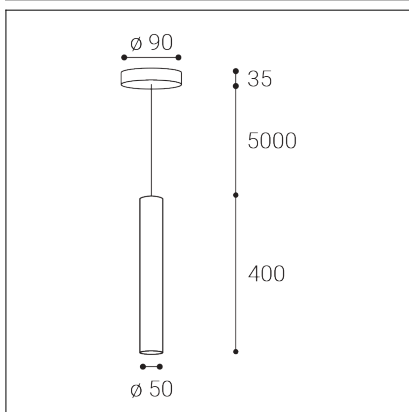

MIKY 40 Z, B

Code:	3091833DT
Color:	BLACK / 9005
Material:	ALUMINIUM/PMMA
Power:	10W
Color temperature:	3000K
Lumen output:	800lm
Efficacy:	80lm/W
Color rendering index:	90+
SDCM:	< 3
Light beam angle:	36°
Dimmable:	TRIAC
LED lifetime:	L80B20 50.000h
Driver:	250mA
Voltage / Frequency:	220-240V/50-60Hz
Dimensions luminaire:	d50x400 mm
Product weight kg:	0,85 kg
Packing carton:	1
Length suspension:	5000 mm
Package dimensions:	490x100x100 mm