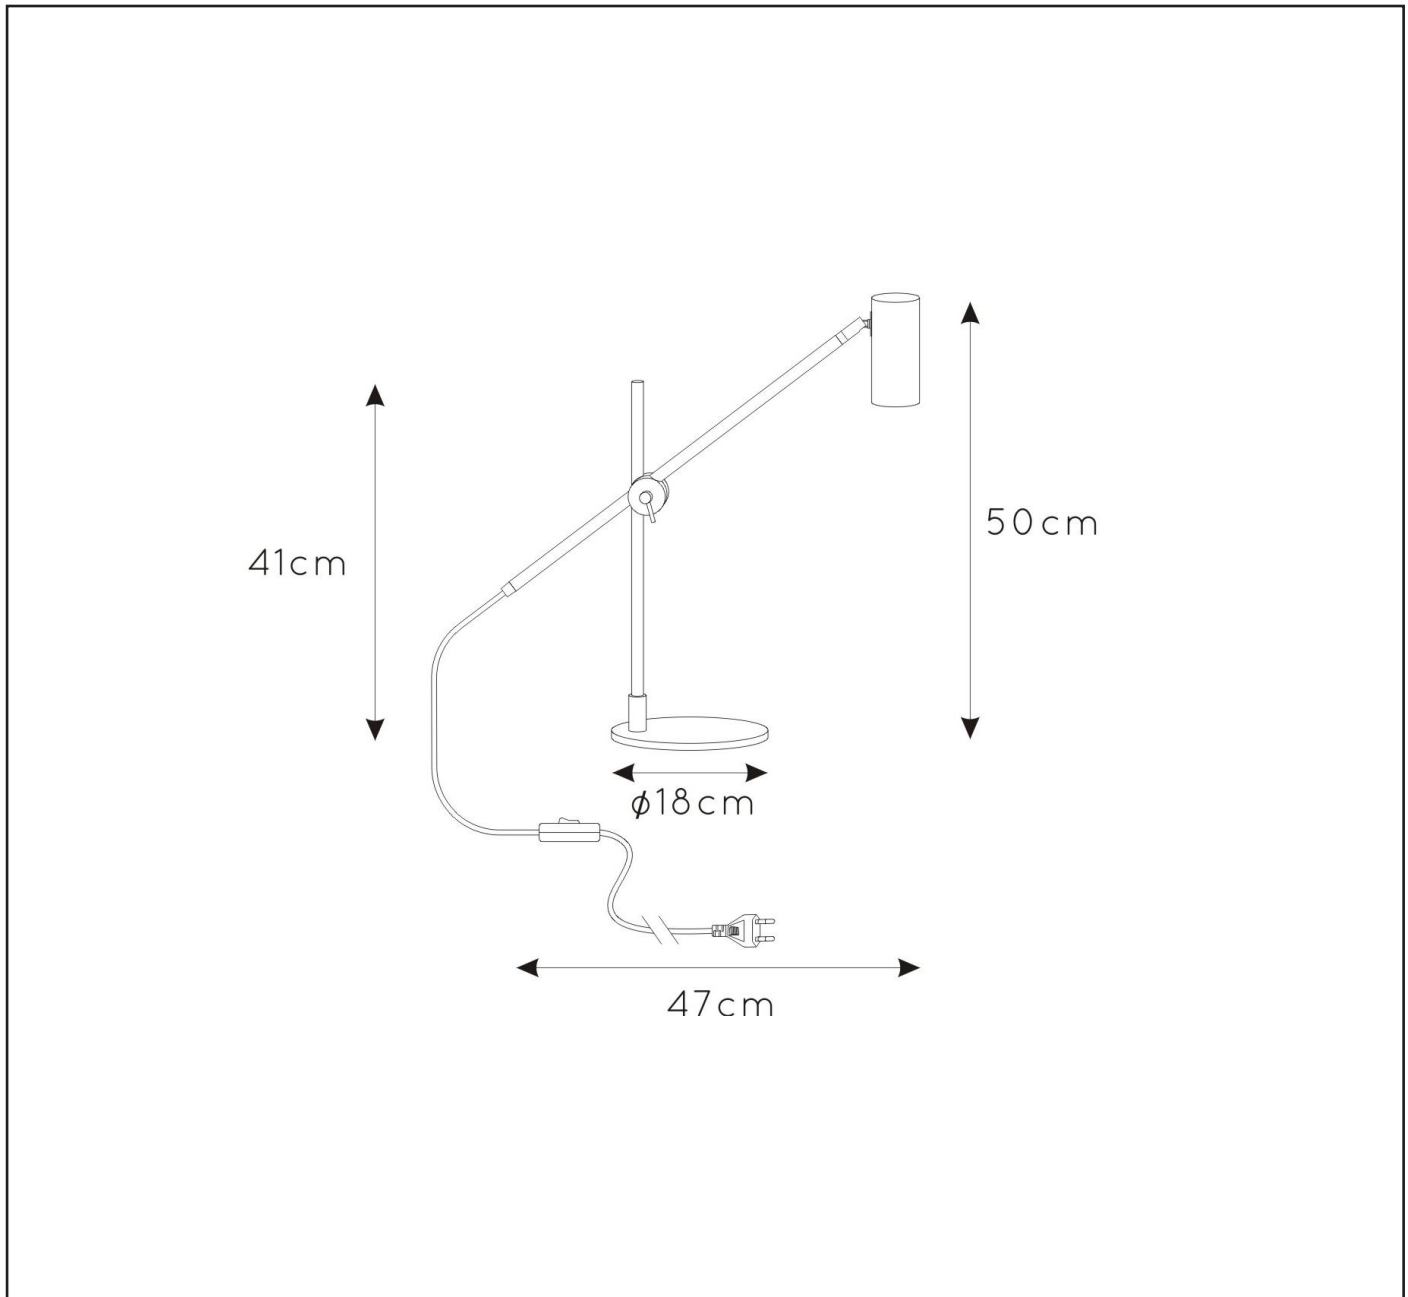

RECOMMENDED
LUCIDE LIGHT
SOURCE

49009/05/30

Light source dimmable : Yes
Light source incl. : No

General

Dimensions LxWxH : 47 cm x 18 cm x 50 cm
Height minimum : 41 cm
Height maximum : 50 cm
Dimensions shade LxWxH : Ø 5.5 cm x 12 cm
Main material : Steel
Ceiling rose material : -
Color : Matt black with gold head/swing
Style : Modern
Shape : As shown
Weight : 1.9 kg
Warranty : 2 years

Product specifications

Dimmable : No
Light direction : No
Adjustable in height : Yes
Directional : Yes
Cable : Yes, Cable on product
Cable length : 200cm
Sensor : Without Sensor
Control : On/off Switch In The Cord
IP-Class : 20
Electric class : 2
Light source including ? : No
Lamp socket : GU10
Light source number : 1
Power requirements : 220-240V~50Hz
Bulb type & maximum wattage: LED GU10
max.5W

For more specifications of this product please visit

www.lucide.com

PHILINE

item number : 30672/01/30
EAN code : 54112124202434

For more specifications, dimensions please visit
www.lucide.com

LUCIDE

INSTALLATION DRAWING SPECIFICATIONS