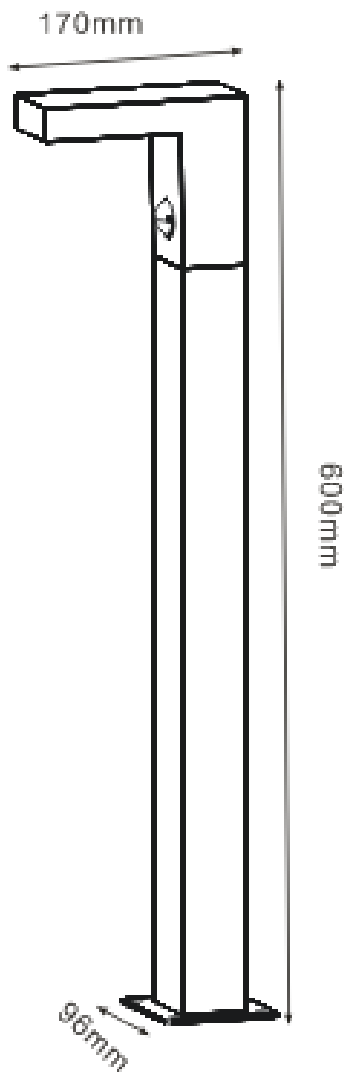

Line drawing of the item (with outline dimensions)

Item number:

28851-61-30

Installation drawing (the same as it in its instruction manual)

Technical details

materials used:	aluminum	
color:	Dark Grey	
dimmbable and how is the fixture dimmable:		
size:	Height:	600mm
	Length:	60mm
	Width:	150mm
	Net Weight:	1.2KG
power requirements:		
bulb type and maximum Wattage:	60LED 3014SMD Max. 6W	
number of bulbs:		
IP degree:	IP54	