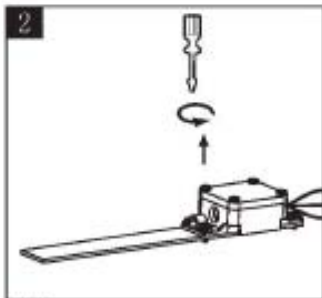

Line drawing of the item (with outline dimensions)

Item number:

28851-61-30

Installation drawing (the same as it in its instruction manual)

Technical details

materials used:	aluminum	
color:	Dark Grey	
dimmbable and how is the fixture dimmable:		
size:	Height:	600mm
	Length:	60mm
	Width:	150mm
	Net Weight:	1.2KG
power requirements:		
bulb type and maximum Wattage:	60LED 3014SMD Max. 6W	
number of bulbs:		
IP degree:	IP54	