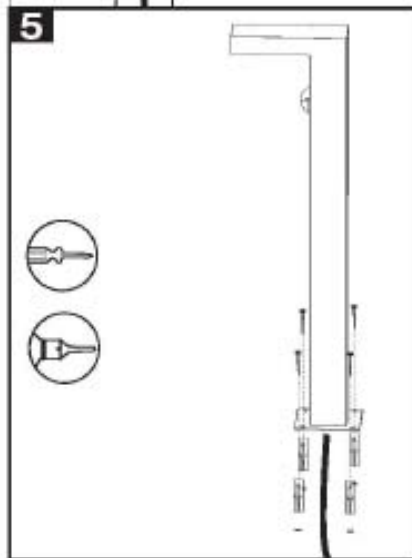

Line drawing of the item (with outline dimensions)

Item number:

28851-61-30

Installation drawing (the same as it in its instruction manual)

Technical details

materials used:	aluminum	
color:	Dark Grey	
dimmbable and how is the fixture dimmable:		
size:	Height:	600mm
	Length:	60mm
	Width:	150mm
	Net Weight:	1.2KG
power requirements:		
bulb type and maximum Wattage:	60LED 3014SMD Max. 6W	
number of bulbs:		
IP degree:	IP54	