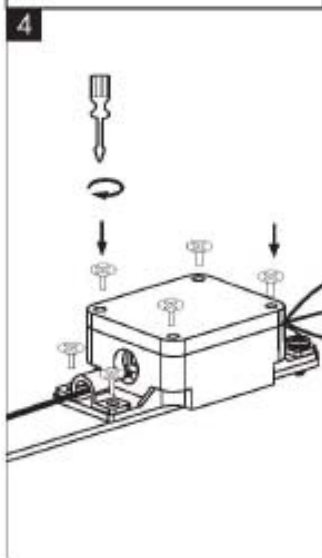

Line drawing of the item (with outline dimensions)

Item number:

28851-61-30

Installation drawing (the same as it in its instruction manual)

Technical details

materials used:	aluminum	
color:	Dark Grey	
dimmbable and how is the fixture dimmable:		
size:	Height:	600mm
	Length:	60mm
	Width:	150mm
	Net Weight:	1.2KG
power requirements:		
bulb type and maximum Wattage:	60LED 3014SMD Max. 6W	
number of bulbs:		
IP degree:	IP54	