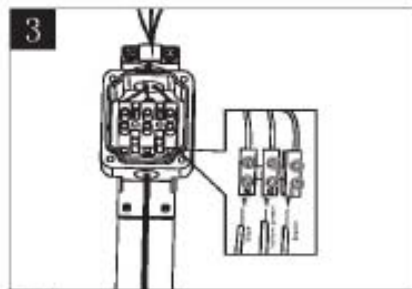

Line drawing of the item (with outline dimensions)

Item number:

28851-61-30

Installation drawing (the same as it in its instruction manual)

Technical details

materials used:	aluminum	
color:	Dark Grey	
dimmbable and how is the fixture dimmable:		
size:	Height:	600mm
	Length:	60mm
	Width:	150mm
	Net Weight:	1.2KG
power requirements:		
bulb type and maximum Wattage:	60LED 3014SMD Max. 6W	
number of bulbs:		
IP degree:	IP54	