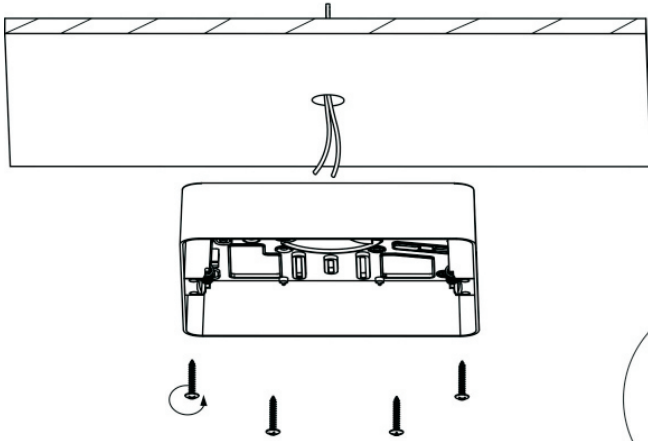

item number : 28113/30/30
 EAN code : 5411212281142
item number : 28113/30/31
 EAN code : 5411212281159

CERES LED

General

Dimensions LxWxH : 21,5 cm x 21,5 cm x 4,6 cm
Heigth minimum : 4,6 cm
Heigth maximum : 4,6 cm
Dimensions shade LxWxH : 21,5 cm x 21,5cm x 0,92 cm
Main material : Aluminum, PMMA,Plastic
Ceiling rose material : -
Color : Matt black&Matt white
Style : Modern
Shape : Square
Weight : 1,05 kg
Warranty : 3 years

Installation of items in bathroom:

Product specifications

Dimmable : Yes
Light direction : Around (Diffuse)
Adjustable in heigth : Not adjustable In Height (Before Installation)
Directional : 120°
Cable : No Cable On Porduct
Cable length : -
Sensor : Without Sensor
Control : Light Switch Control
IP-Class : Recessed 66,Surface mounted 44
Electric class : 2
Light source including ? : Yes
Lamp socket : No
Light source number : 152pcs
Power requirements : 220-240V~50Hz
Bulb type & maximum wattage : SMD 2016 LED,30W

EAN code : 5 411212281159

For more specifications, dimensions please visit

www.lucide.com

Surface mounted installation(IP44)
 Opbouw montage(IP44)
 Plafonnier(IP44)
 Aufbaumontage(IP44)

①

②

③

④