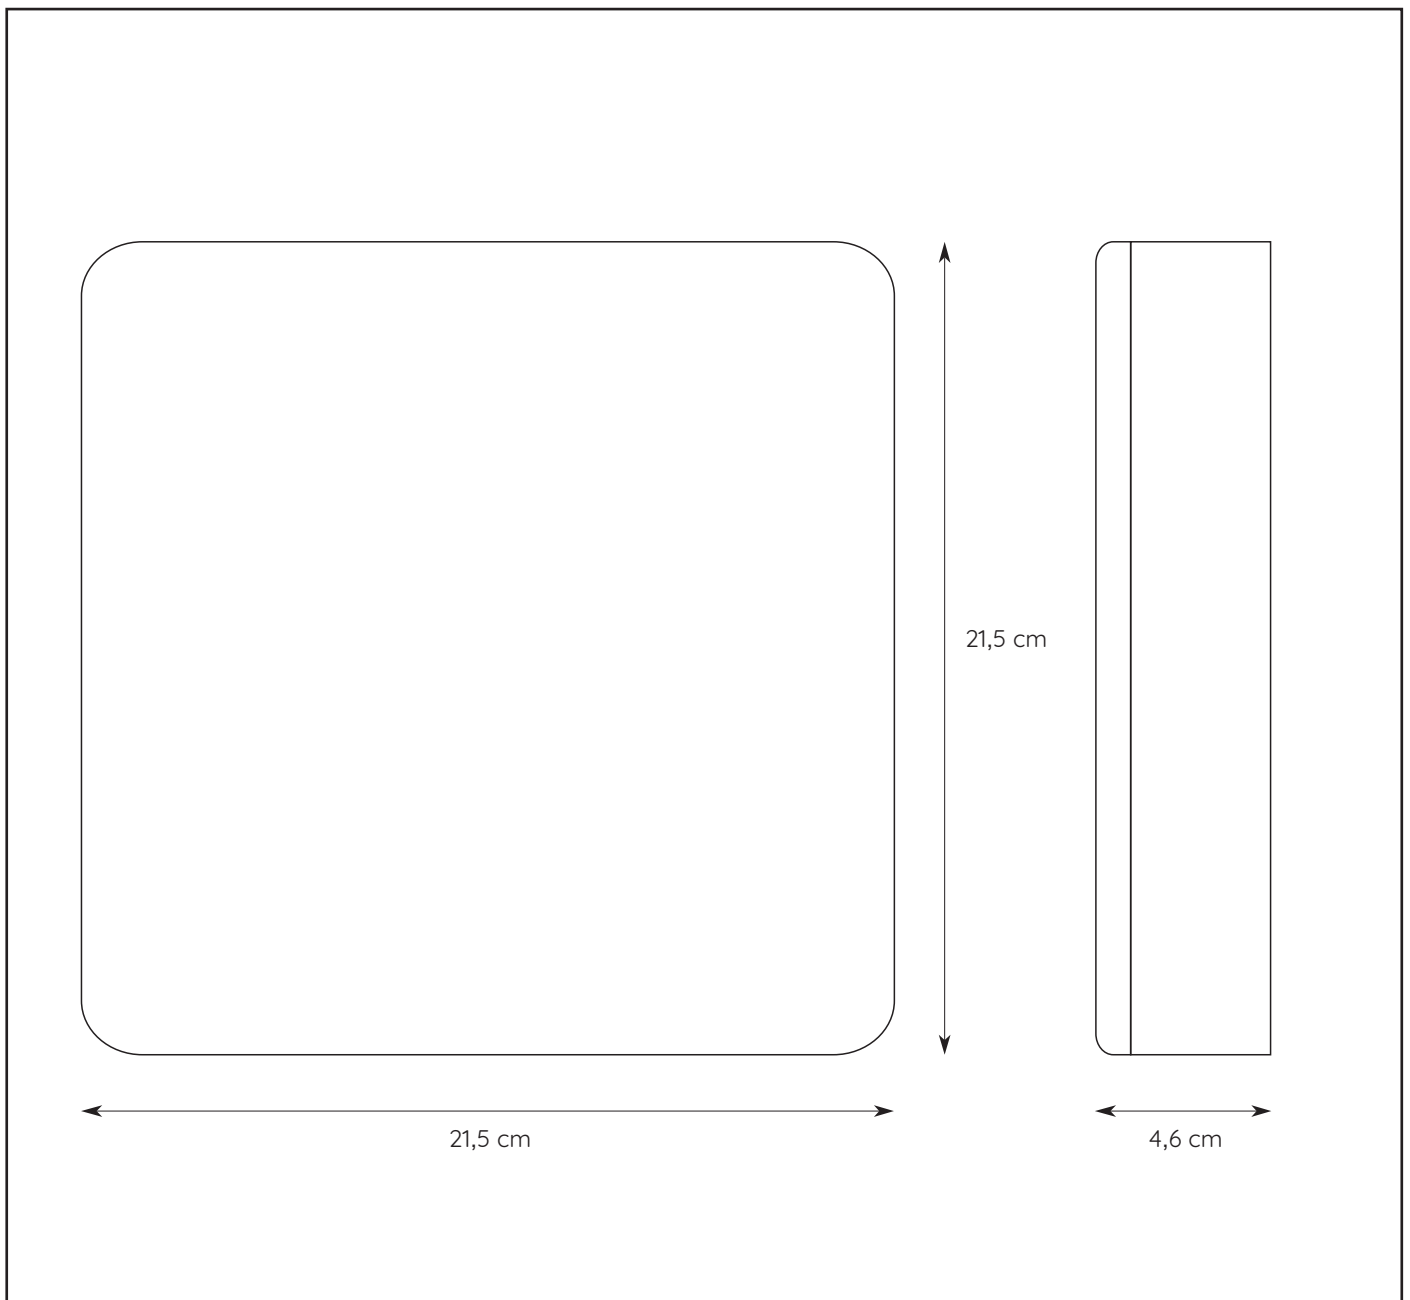

item number : 28113/30/30
 EAN code : 5411212281142
item number : 28113/30/31
 EAN code : 5411212281159

CERES LED

General

Dimensions LxWxH : 21,5 cm x 21,5 cm x 4,6 cm
Heigth minimum : 4,6 cm
Heigth maximum : 4,6 cm
Dimensions shade LxWxH : 21,5 cm x 21,5cm x 0,92 cm
Main material : Aluminum, PMMA,Plastic
Ceiling rose material : -
Color : Matt black&Matt white
Style : Modern
Shape : Square
Weight : 1,05 kg
Warranty : 3 years

Installation of items in bathroom:

Product specifications

Dimmable : Yes
Light direction : Around (Diffuse)
Adjustable in heigth : Not adjustable In Height (Before Installation)
Directional : 120°
Cable : No Cable On Porduct
Cable length : -
Sensor : Without Sensor
Control : Light Switch Control
IP-Class : Recessed 66,Surface mounted 44
Electric class : 2
Light source including ? : Yes
Lamp socket : No
Light source number : 152pcs
Power requirements : 220-240V~50Hz
Bulb type & maximum wattage : SMD 2016 LED,30W

IP classifications	zone 0	zone 1 minimum	zone 2 minimum	zone 3 minimum

For more specifications of this product please visit www.lucide.com

CERES LED

Item number : 28113/30/30

EAN code : 5 411212281142

Item number : 28113/30/31

EAN code : 5 411212281159

For more specifications, dimensions please visit

www.lucide.com

Surface mounted installation(IP44)
 Opbouw montage(IP44)
 Plafonnier(IP44)
 Aufbaumontage(IP44)

①

②

③

④