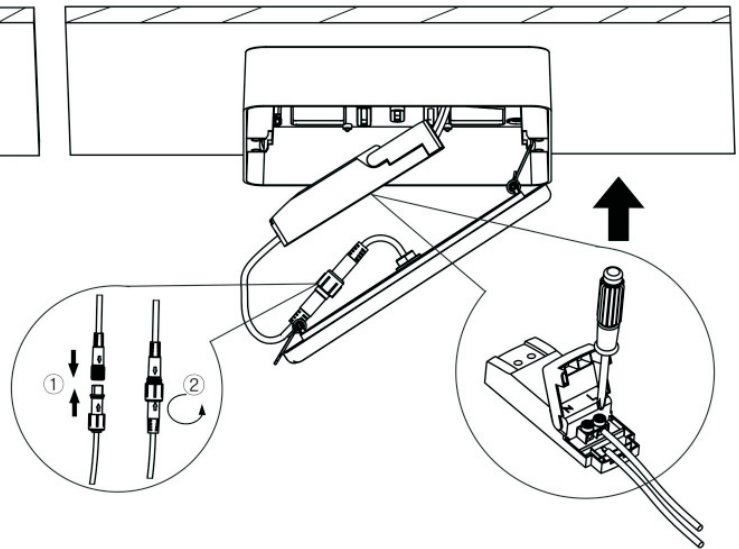

item number : 28113/30/30
 EAN code : 5411212281142
item number : 28113/30/31
 EAN code : 5411212281159

CERES LED

General

Dimensions LxWxH : 21,5 cm x 21,5 cm x 4,6 cm
Heigth minimum : 4,6 cm
Heigth maximum : 4,6 cm
Dimensions shade LxWxH : 21,5 cm x 21,5cm x 0,92 cm
Main material : Aluminum, PMMA,Plastic
Ceiling rose material : -
Color : Matt black&Matt white
Style : Modern
Shape : Square
Weight : 1,05 kg
Warranty : 3 years

Installation of items in bathroom:

Product specifications

Dimmable : Yes
Light direction : Around (Diffuse)
Adjustable in heigth : Not adjustable In Height (Before Installation)
Directional : 120°
Cable : No Cable On Porduct
Cable length : -
Sensor : Without Sensor
Control : Light Switch Control
IP-Class : Recessed 66,Surface mounted 44
Electric class : 2
Light source including ? : Yes
Lamp socket : No
Light source number : 152pcs
Power requirements : 220-240V~50Hz
Bulb type & maximum wattage : SMD 2016 LED,30W

EAN code : 5 411212281159

For more specifications, dimensions please visit

www.lucide.com

Surface mounted installation(IP44)
 Opbouw montage(IP44)
 Plafonnier(IP44)
 Aufbaumontage(IP44)

①

②

③

④