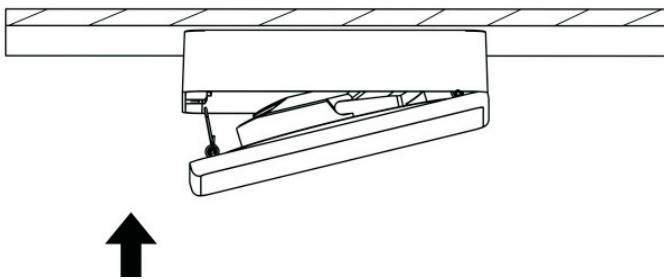

Surface mounted installation(IP44)
Opbouw montage(IP44)
Plafonnier(IP44)
Aufbaumontage(IP44)

①

②

③

④

Recessed installation(IP66)
Inbouw(IP66)
Installation encastrée(IP66)
Einbau(IP66)

Dit product bevat een lichtbron van energie-efficiëntieklasse G
Ce produit contient une source lumineuse de classe énergétique G
This product contains a light source of energy efficiency class G
Dieses Produkt enthält eine Lichtquelle der Energieeffizienzklasse G
Ten produkt zawiera źródło światła o klasie efektywności energetycznej G