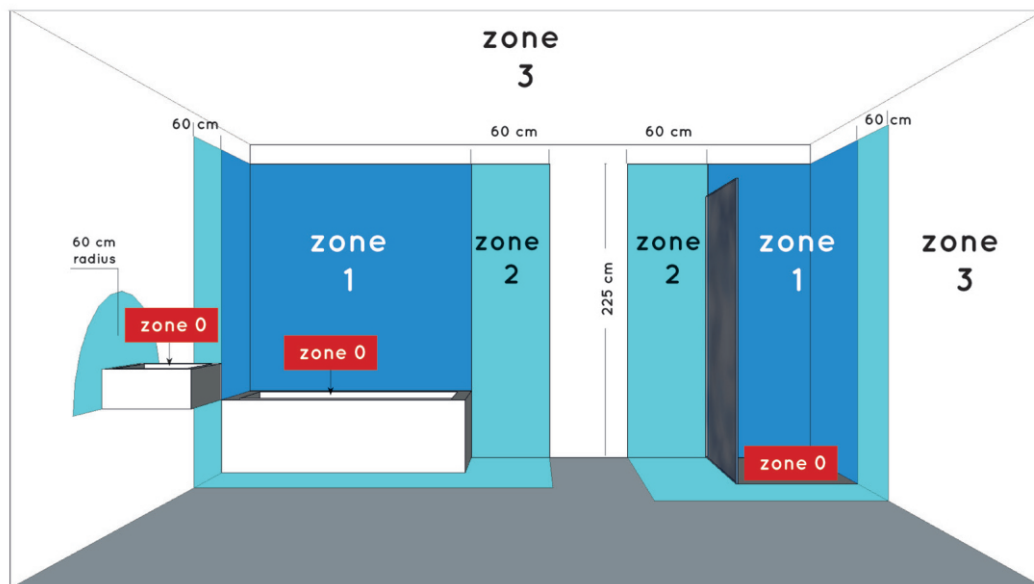

item number : 28113/30/30
 EAN code : 5411212281142
item number : 28113/30/31
 EAN code : 5411212281159

CERES LED

General

Dimensions LxWxH : 21,5 cm x 21,5 cm x 4,6 cm
Heigth minimum : 4,6 cm
Heigth maximum : 4,6 cm
Dimensions shade LxWxH : 21,5 cm x 21,5cm x 0,92 cm
Main material : Aluminum, PMMA,Plastic
Ceiling rose material : -
Color : Matt black&Matt white
Style : Modern
Shape : Square
Weight : 1,05 kg
Warranty : 3 years

Installation of items in bathroom:

Product specifications

Dimmable : Yes
Light direction : Around (Diffuse)
Adjustable in heigth : Not adjustable In Height (Before Installation)
Directional : 120°
Cable : No Cable On Porduct
Cable length : -
Sensor : Without Sensor
Control : Light Switch Control
IP-Class : Recessed 66,Surface mounted 44
Electric class : 2
Light source including ? : Yes
Lamp socket : No
Light source number : 152pcs
Power requirements : 220-240V~50Hz
Bulb type & maximum wattage : SMD 2016 LED,30W

IP classifications	zone 0	zone 1 minimum	zone 2 minimum	zone 3 minimum

For more specifications of this product please visit www.lucide.com

CERES LED

Item number : 28113/30/30

EAN code : 5 411212281142

Item number : 28113/30/31