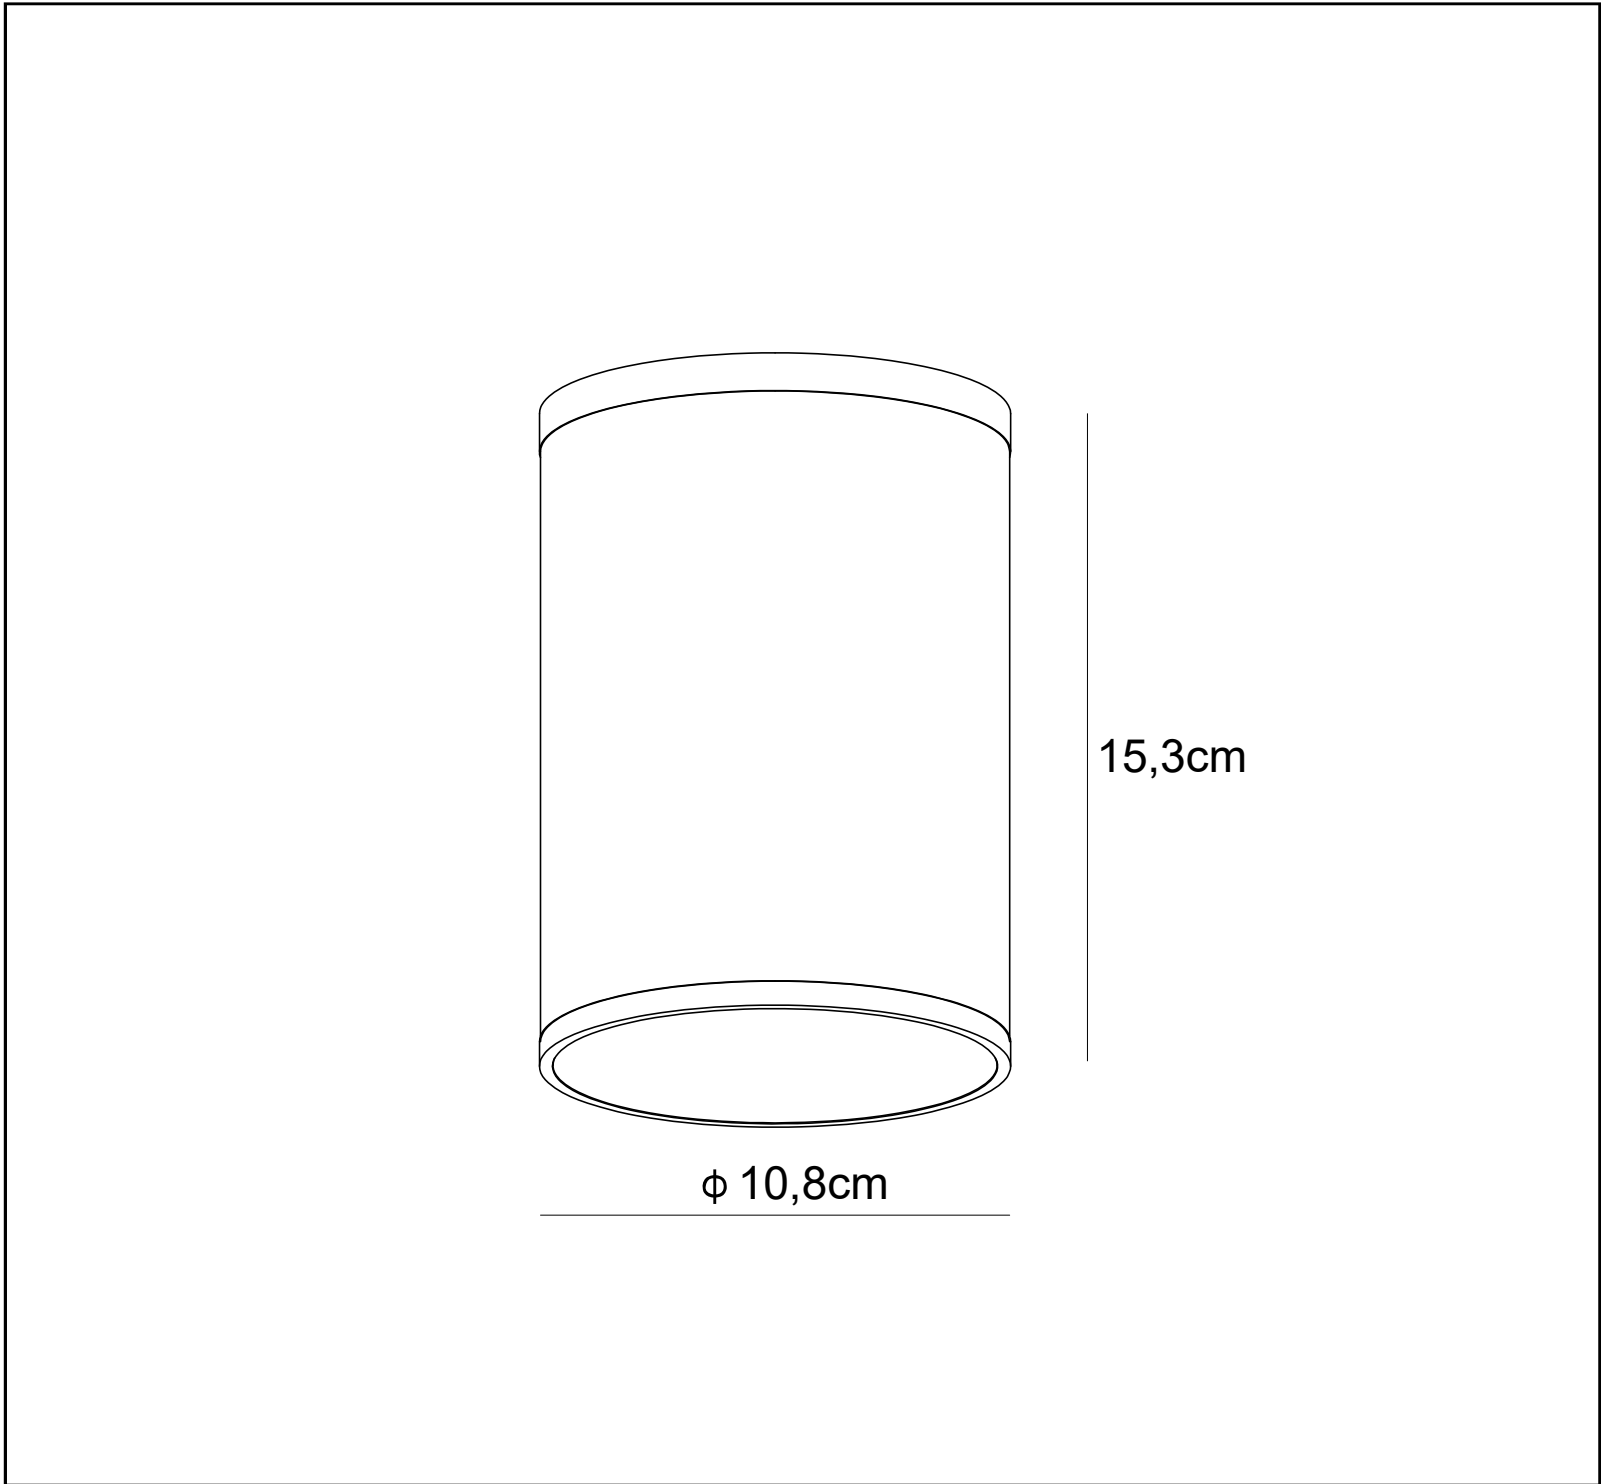

### General

Dimensions LxWxH : 10,8 cm x 10,8 cm x 15,3 cm

Height minimum : 15,3 cm

Height maximum : 15,3 cm

Dimensions shade LxWxH : -

Main material : Aluminum

Ceiling rose material : -

Color : Anthracite

### Product specifications

Dimmable : No

Light direction : -

Adjustable in height : No

Directional : Not Directional

Cable : No

Cable length : -

Sensor : Without Sensor

IP44

IP54

IP65

IP67

Explanation of IP numbers for degrees of protection, see safety instruction manual in the box.

For more specifications of this product please visit

[www.lucide.com](http://www.lucide.com)

# TUBIX

Item number : 27870/01/30  
EAN code : 5411212271204

For more specifications, dimensions please visit  
[www.lucide.com](http://www.lucide.com)