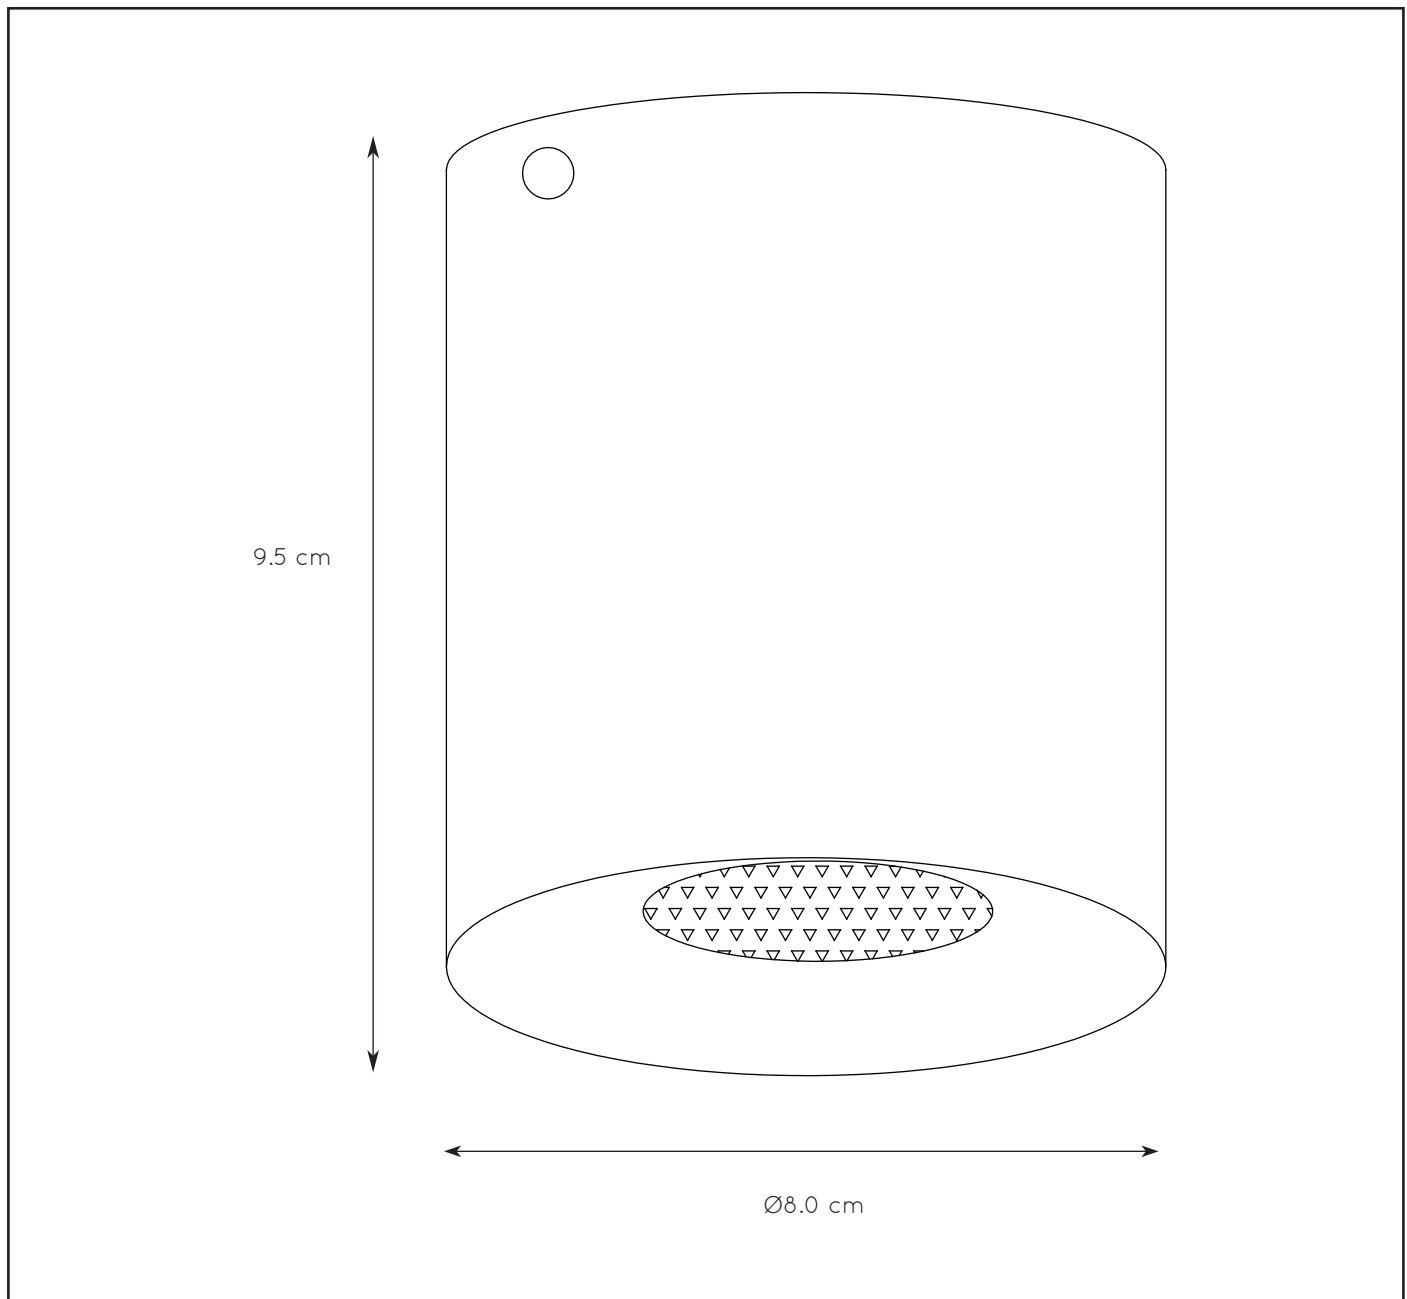

LUCIDE

GENERAL SPECIFICATIONS

RECOMMENDED LUCIDE LIGHT SOURCE

49009/05/30

Light source dimmable : Yes Dim to warm

Light source incl. : No

General

Dimensions LxWxH : 8.0 cm x 8.0 cm x 9.5 cm

Height minimum : -

Height maximum : 9.5 cm

Dimensions shade LxWxH : 8.0 cm x 8.0 cm x 9.5 cm

Main material : Aluminium

Ceiling rose material : Metal

Color : Black out - Brass in, White out - Brass in

Style : Modern

Shape : Cylinder

Weight : 0.25 kg

Warranty : 2 years

Product specifications

Dimmable : No

Light direction : Downlight

Adjustable in height : Not In Height Adjustable

Directional : Directional

Item number : 22965/01/31

EAN code : 5411212221513

For more specifications, dimensions please visit

www.lucide.com

LUCIDE

INSTALLATION DRAWING SPECIFICATIONS