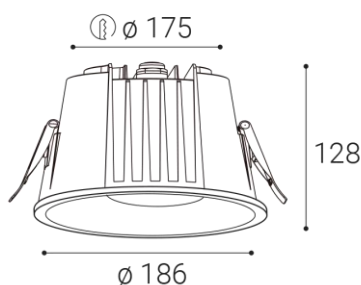

BETA 19

Name	
Code	
Color	
Power	
Lumen output	
Color temperature	
Efficacy	
Driver	
Electrical insulation class	
Voltage / Frequency	
Color Rendering Index	
SDCM	
Light beam angle	
Unified Glare Rating	
Light source	
Dimmable	
LED Lifetime	
Warranty	
Ingress Protection	
Material	

Product

BETA 19
2233851DT
WHITE / RAL 9016

Power

40W ± 10 %
3750lm ± 10 %
3000K/4000K/5700K
108lm/W
950 mA

220-240V/50-60Hz

Information

80+
< 3
60°
<19
LED
TRIAC
L80B20 50.000h 25°C
5 YEAR

Other data

IP 54
ALUMINIUM/PC

EN

Recessed round light fitting for interior mounting equipped with COB LED. Housing made of metal, heatsink made of aluminium, prismatic satin Diffusor with low glare index. Available in white color.

Application:

general lighting, intended for residential or commercial areas (hallway, offices, entrance areas, general room lighting, working areas)

CZ

Zapuštěné kruhové svítidlo určeno pro montáž do interiéru. Světelný zdroj - LED COB.

Pouzdro z kovu, chladič z hliníku, prizmatický saténový difuzor s nízkým indexem oslnění.

K dispozici v bílé barvě.

Použití:

všeobecné osvětlení určené pro obytné nebo komerční prostory (chodba, kanceláře, vstupní prostory, obecné osvětlení místnosti, pracovní prostory)

DE

Runde Einbauleuchte für die Innenmontage mit COB LED. Gehäuse aus Metall, Kühlkörper aus Aluminium, Diffusor aus satiniertem prismatischen Diffusor mit niedrigem Blendungsindex.

Erhältlich in weißer Farbe.

Anwendung:

Allgemeinbeleuchtung, bestimmt für Wohn- oder Geschäftsbereiche (Flur, Büros, Eingangsbereiche, allgemeine Raumbelichtung, Arbeitsbereiche)

SK

Zapustené kruhové svietidlo určené pre montáž do interiéru. Svetelný zdroj - COB LED.

Puzdro vyrobené z kovu, chladič vyrobený z hliníka, prizmatický saténový difúzor s nízkym indexom oslnenia.

K dispozícii v bielej farbe.

Použitie:

všeobecné osvetlenie určené pre obytné alebo komerčné priestory (chodba, kancelárie, vstupné priestory, osvetlenie miestnosti, pracovné priestory)