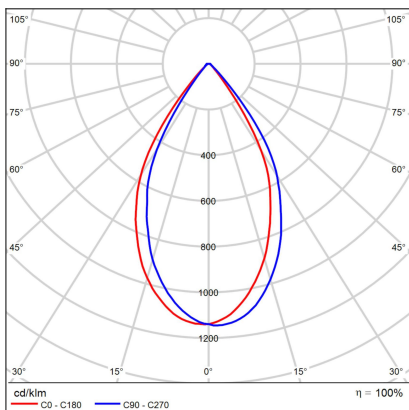

SPOT B, B

Code:	2150543
Color:	BLACK / 9005
Material:	ALUMINIUM/PMMA
Power:	9W
Color temperature:	4000K
Lumen output:	820lm
Efficacy:	91lm/W
Color rendering index:	90+
SDCM:	< 3
Light beam angle:	60°
Unified Glare Rating:	<19
Light Source:	LED
Dimmable:	ON/OFF
LED lifetime:	L80B20 50.000h
Driver:	200 mA
Voltage / Frequency:	220-240V/50-60Hz
Dimensions luminaire:	d82x52 mm
Product weight kg:	0,25 kg
Packing carton:	1
Package dimensions:	170x120x70 mm